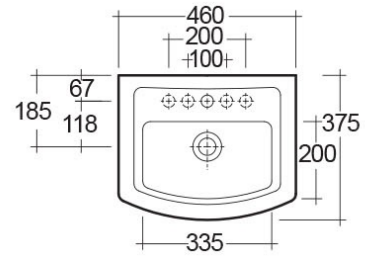

RAK-WASHINGTON

Wash basin | Pedestal

RAK
CERAMICS

Technical specifications

Dimensions: 460 x 375 mm

Weight: 21 Kg

Color: Alpine White

Shape of basin: Rounded Rectangle

Overflow hole: yes

Suites: [RAK-WASHINGTON](#)

Code	Name
WASPEDS	WASHINGTON PEDESTAL
WAS46BS1	WASHINGTON WASH BASIN 46CM

Dimensions: All dimensions in mm tolerance $\pm 5\%$ for below 200mm and $\pm 3\%$ for above 200mm.