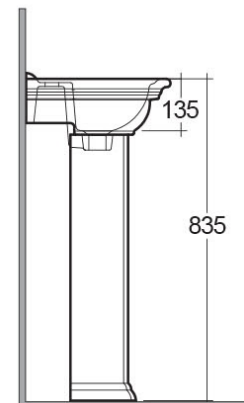

RAK-WASHINGTON

Wash basin | Pedestal

RAK
CERAMICS

Technical specifications

Dimensions: 460 x 375 mm

Weight: 21 Kg

Color: Alpine White

Shape of basin: Rounded Rectangle

Overflow hole: yes

Suites: [RAK-WASHINGTON](#)

Code	Name
WASPEDS	WASHINGTON PEDESTAL
WAS46BS1	WASHINGTON WASH BASIN 46CM

Dimensions: All dimensions in mm tolerance $\pm 5\%$ for below 200mm and $\pm 3\%$ for above 200mm.