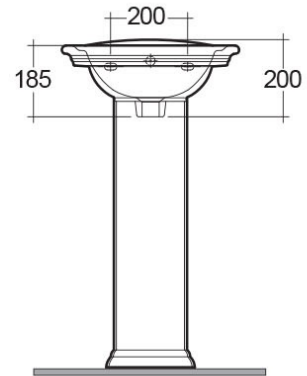

RAK-WASHINGTON

Wash basin | Pedestal

RAK
CERAMICS

Technical specifications

Dimensions: 460 x 375 mm

Weight: 21 Kg

Color: Alpine White

Shape of basin: Rounded Rectangle

Overflow hole: yes

Suites: [RAK-WASHINGTON](#)

Code	Name
WASPEDS	WASHINGTON PEDESTAL
WAS46BS1	WASHINGTON WASH BASIN 46CM

Dimensions: All dimensions in mm tolerance $\pm 5\%$ for below 200mm and $\pm 3\%$ for above 200mm.