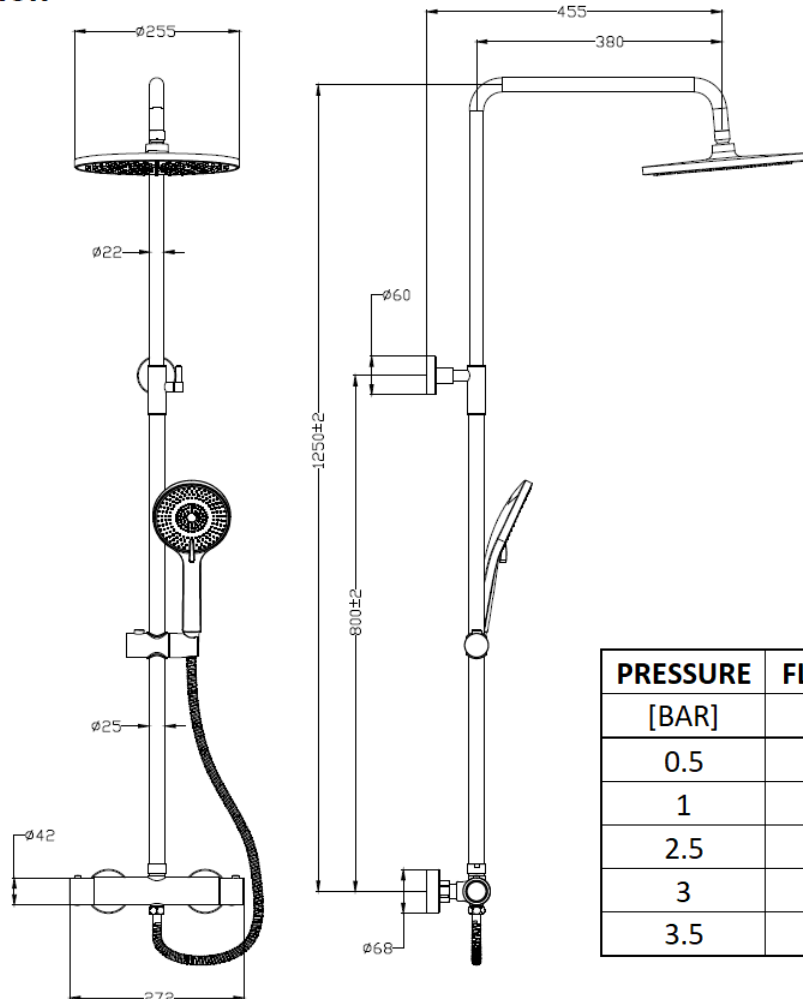

Range	ALITA
Product	Alita Rain Thermostatic Shower Kit
CODE	USH0024 - USH0025 - USH0026 - USH0027

Colour	CHROME – MATT BLACK BRUSHED GOLD - BRUSHED NICKEL
Material	BRASS
Standard	EN-1111-2017
Flow rate	See bottom table Optional 6 l/min flow restrictors included
Fixings	Fast fix brackets supplied Supplied with a 1.5m hose
Dimensions	See Technical Drawing Below

Dimension

PRESSURE [BAR]	FLOW RATE [LPM]
0.5	5.21
1	7.5
2.5	10.5
3	12.9
3.5	14.7