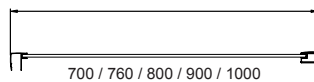

## CITY+ Bifold Door

**MATERIAL** Aluminium

**PRODUCT DIMENSIONS** See technical drawing below

**STANDARDS** EN 14428

- 1900mm High
- Universally Handed
- Magnetic Door Closure
- 6mm Clear Toughened Safety Glass
- Clear Shield - Easy Clean Glass Protection
- Chrome Profiles
- Stylish Chrome Handles
- Adjustable Wall Profiles
- Power Shower Suitable
- Semi-frameless side panel available
- Lifetime Warranty

Chrome

Side Panels

Size	Adjustment min - max	Adjustment with side panel	Door Opening	Chrome
700	650 - 700	655 - 700	405	CTP021
760	710 - 760	715 - 760	460	CTP022
800	740 - 790	745 - 790	483	CTP023
850	790 - 840	795 - 845	530	USE00115
900	840 - 890	845 - 890	565	CTP024
950	890 - 940	894 - 945	615	USE00116
1000	940 - 990	945 - 990	648	CTP025

### SIDE PANELS

Size	Adjustment	Chrome
700	665 - 690	CTP016
760	725 - 750	CTP017
800	765 - 790	CTP018
900	865 - 890	CTP019
1000	965 - 990	CTP020

700 / 760 / 800 / 850 / 900 / 950 / 1000

405 / 460 / 483 / 530 / 565 / 615 / 648