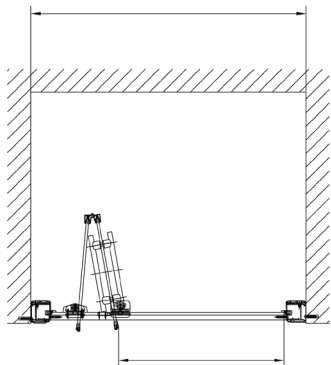

## CITY+ Bifold Door

**MATERIAL** Aluminium

**PRODUCT DIMENSIONS** See technical drawing below

**STANDARDS** EN 14428

- 1900mm High
- Universally Handed
- Magnetic Door Closure
- 6mm Clear Toughened Safety Glass
- Clear Shield - Easy Clean Glass Protection
- Chrome Profiles
- Stylish Chrome Handles
- Adjustable Wall Profiles
- Power Shower Suitable
- Semi-frameless side panel available
- Lifetime Warranty

Chrome

Side Panels

Size	Adjustment min - max	Adjustment with side panel	Door Opening	Chrome
700	650 - 700	655 - 700	405	CTP021
760	710 - 760	715 - 760	460	CTP022
800	740 - 790	745 - 790	483	CTP023
850	790 - 840	795 - 845	530	USE00115
900	840 - 890	845 - 890	565	CTP024
950	890 - 940	894 - 945	615	USE00116
1000	940 - 990	945 - 990	648	CTP025

### SIDE PANELS

Size	Adjustment	Chrome
700	665 - 690	CTP016
760	725 - 750	CTP017
800	765 - 790	CTP018
900	865 - 890	CTP019
1000	965 - 990	CTP020

700 / 760 / 800 / 850 / 900 / 950 / 1000

405 / 460 / 483 / 530 / 565 / 615 / 648