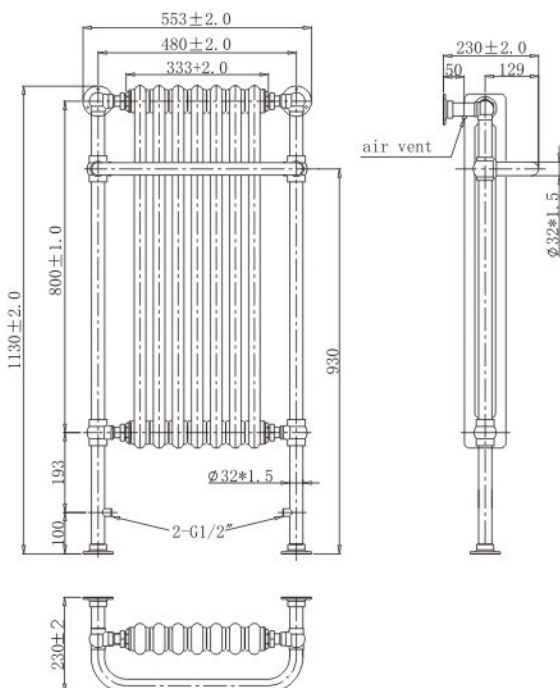

RT LARGE

TECHNICAL DATASHEET

REGENT WALL HUNG TRADITIONAL RADIATOR

Product Code	UREG1022	Barcode	5391527860365
Finish	CHROME+WHITE	Ral No	/
Product Type	TRADITIONAL RADIATOR		
Btu/hr output	4429 at 60 C		

Watts	1298
Pipe centres	340mm
Max projection	230mm
Max height	1130mm
Max width	553mm

CUSTOMER CARE:

For further information please call +353(0)1 450 4307