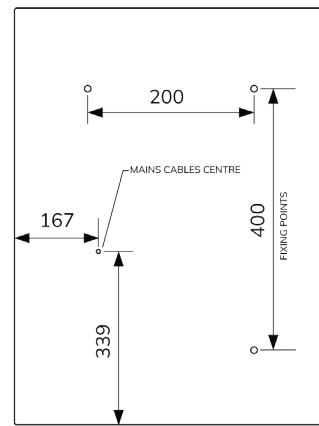

ECHO Rectangle Mirror 500 x 700

CODE	Plain		UM0053
	Black		UM0055
	Gold		UM0056