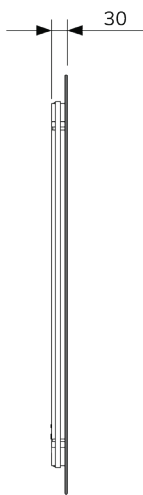

Echo Mirror Collection

FAQ

	UNITS	SEGMENT 800	SEGMENT 1000	ARENA 450X900	ECLIPSE	RECTANGLE 500X700	RECTANGLE 600X800	ROUND 600	ROUND 800	
Can the mirror be hung landscape?	.	YES		NO	YES			NO		
What is the thickness of the glass?	mm	4								
Is the mirror IP44 rated?	.	YES								
What size fuse should I use?	.	Seek the advice of an electrician.								
What is the total power consumption?	W	39	55	27	44	36	39	24	38	
Energy rating	.	Energy rating: E								
What is the Kelvin rating?	K	5700								
What is the wattage of the lights?	W	17	20	15	20	14	17	12	16	
Touch Switch position	.	NO		Front middle	Front left	Front bottom right		Front middle		
Can the LED strip be replaced?	.	NO								
Can the Touch Switch be replaced?	.	NO			YES					
What is the output of the demister pad?	W	22	35	12	24	22		12	22	
What are the dimensions of the demister pad? (L x W)	mm	290X390	460X390	250X200	2(250X200)	250X200	290X390	250X200	290X390	
Are the mirrors supplied with mains cable?	.	All illuminated mirrors are supplied with a removeable 1000mm mains cable.								
Warranty period		2 Year Warranty								

ECHO Segment Mirror

CODE	800mm	UM0047
	1000mm	UM0048

ECHO Arena Mirror

CODE	Plain		UM0049
	Black		UM0050
	Gold		UM0051

ECHO Eclipse Mirror

CODE	800mm	UM0052
------	-------	--------

ECHO Rectangle Mirror 500 x 700

CODE	Plain		UM0053
	Black		UM0055
	Gold		UM0056

ECHO Rectangle Mirror 600 x 800

CODE	Plain		UM0054
	Black		UM0057
	Gold		UM0058

ECHO Round Mirror 600

CODE	Plain		UM0059
	Black		UM0061
	Gold		UM0062

ECHO Round Mirror 800