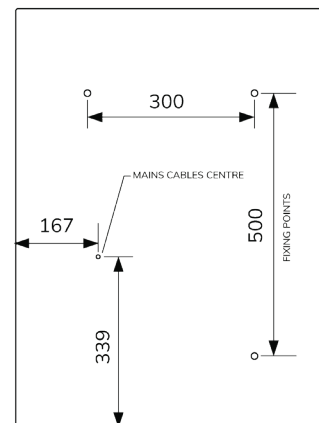

ECHO Rectangle Mirror 600 x 800

CODE	Plain		UM0054
	Black		UM0057
	Gold		UM0058