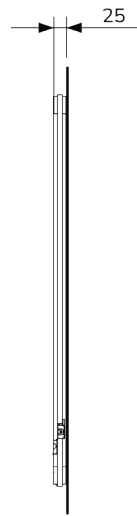

Echo Mirror Collection

FAQ

	UNITS	SEGMENT 800	SEGMENT 1000	ARENA 450X900	ECLIPSE	RECTANGLE 500X700	RECTANGLE 600X800	ROUND 600	ROUND 800	
Can the mirror be hung landscape?	.	YES		NO	YES			NO		
What is the thickness of the glass?	mm	4								
Is the mirror IP44 rated?	.	YES								
What size fuse should I use?	.	Seek the advice of an electrician.								
What is the total power consumption?	W	39	55	27	44	36	39	24	38	
Energy rating	.	Energy rating: E								
What is the Kelvin rating?	K	5700								
What is the wattage of the lights?	W	17	20	15	20	14	17	12	16	
Touch Switch position	.	NO		Front middle	Front left	Front bottom right		Front middle		
Can the LED strip be replaced?	.	NO								
Can the Touch Switch be replaced?	.	NO			YES					
What is the output of the demister pad?	W	22	35	12	24	22		12	22	
What are the dimensions of the demister pad? (L x W)	mm	290X390	460X390	250X200	2(250X200)	250X200	290X390	250X200	290X390	
Are the mirrors supplied with mains cable?	.	All illuminated mirrors are supplied with a removeable 1000mm mains cable.								
Warranty period		2 Year Warranty								

ECHO Segment Mirror

CODE	800mm	UM0047
	1000mm	UM0048

ECHO Arena Mirror

CODE	Plain		UM0049
	Black		UM0050
	Gold		UM0051

ECHO Eclipse Mirror

CODE	800mm	UM0052
------	-------	--------

ECHO Rectangle Mirror 500 x 700

CODE	Plain		UM0053
	Black		UM0055
	Gold		UM0056

ECHO Rectangle Mirror 600 x 800

CODE	Plain		UM0054
	Black		UM0057
	Gold		UM0058

ECHO Round Mirror 600

CODE	Plain		UM0059
	Black		UM0061
	Gold		UM0062

ECHO Round Mirror 800