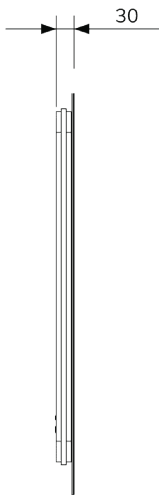

Echo Mirror Collection

FAQ

	UNITS	SEGMENT 800	SEGMENT 1000	ARENA 450X900	ECLIPSE	RECTANGLE 500X700	RECTANGLE 600X800	ROUND 600	ROUND 800	
Can the mirror be hung landscape?	.	YES		NO	YES			NO		
What is the thickness of the glass?	mm	4								
Is the mirror IP44 rated?	.	YES								
What size fuse should I use?	.	Seek the advice of an electrician.								
What is the total power consumption?	W	39	55	27	44	36	39	24	38	
Energy rating	.	Energy rating: E								
What is the Kelvin rating?	K	5700								
What is the wattage of the lights?	W	17	20	15	20	14	17	12	16	
Touch Switch position	.	NO		Front middle	Front left	Front bottom right		Front middle		
Can the LED strip be replaced?	.	NO								
Can the Touch Switch be replaced?	.	NO			YES					
What is the output of the demister pad?	W	22	35	12	24	22		12	22	
What are the dimensions of the demister pad? (L x W)	mm	290X390	460X390	250X200	2(250X200)	250X200	290X390	250X200	290X390	
Are the mirrors supplied with mains cable?	.	All illuminated mirrors are supplied with a removeable 1000mm mains cable.								
Warranty period		2 Year Warranty								

ECHO Segment Mirror

CODE	800mm	UM0047
	1000mm	UM0048

ECHO Arena Mirror

CODE	Plain		UM0049
	Black		UM0050
	Gold		UM0051

ECHO Eclipse Mirror

CODE	800mm	UM0052
------	-------	--------

ECHO Rectangle Mirror 500 x 700

CODE	Plain		UM0053
	Black		UM0055
	Gold		UM0056

ECHO Rectangle Mirror 600 x 800

CODE	Plain		UM0054
	Black		UM0057
	Gold		UM0058

ECHO Round Mirror 600

CODE	Plain		UM0059
	Black		UM0061
	Gold		UM0062

ECHO Round Mirror 800