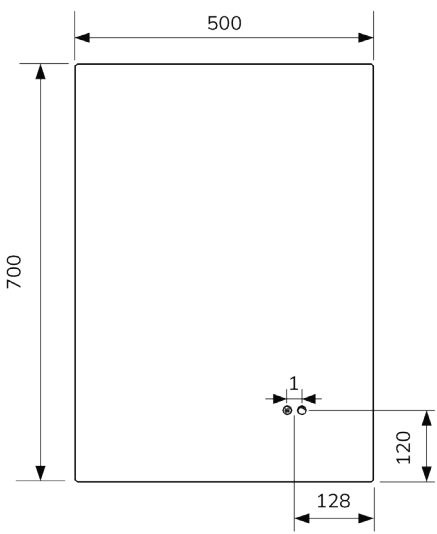

ECHO Rectangle Mirror 500 x 700

CODE	Plain		UM0053
	Black		UM0055
	Gold		UM0056