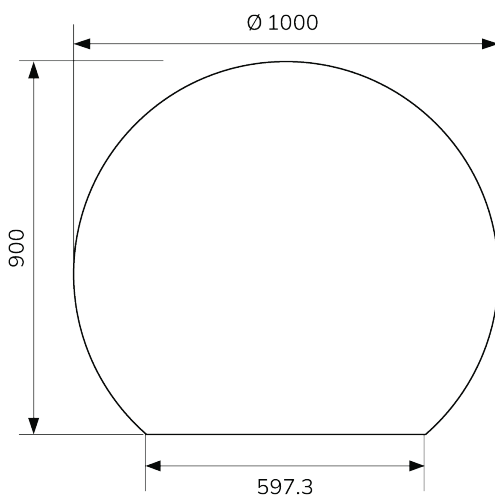

Echo Mirror Collection

FAQ

	UNITS	SEGMENT 800	SEGMENT 1000	ARENA 450X900	ECLIPSE	RECTANGLE 500X700	RECTANGLE 600X800	ROUND 600	ROUND 800	
Can the mirror be hung landscape?	.	YES		NO	YES			NO		
What is the thickness of the glass?	mm	4								
Is the mirror IP44 rated?	.	YES								
What size fuse should I use?	.	Seek the advice of an electrician.								
What is the total power consumption?	W	39	55	27	44	36	39	24	38	
Energy rating	.	Energy rating: E								
What is the Kelvin rating?	K	5700								
What is the wattage of the lights?	W	17	20	15	20	14	17	12	16	
Touch Switch position	.	NO		Front middle	Front left	Front bottom right		Front middle		
Can the LED strip be replaced?	.	NO								
Can the Touch Switch be replaced?	.	NO			YES					
What is the output of the demister pad?	W	22	35	12	24	22		12	22	
What are the dimensions of the demister pad? (L x W)	mm	290X390	460X390	250X200	2(250X200)	250X200	290X390	250X200	290X390	
Are the mirrors supplied with mains cable?	.	All illuminated mirrors are supplied with a removeable 1000mm mains cable.								
Warranty period		2 Year Warranty								

ECHO Segment Mirror

CODE	800mm	UM0047
	1000mm	UM0048

ECHO Arena Mirror

CODE	Plain		UM0049
	Black		UM0050
	Gold		UM0051

ECHO Eclipse Mirror

CODE	800mm	UM0052
------	-------	--------

ECHO Rectangle Mirror 500 x 700