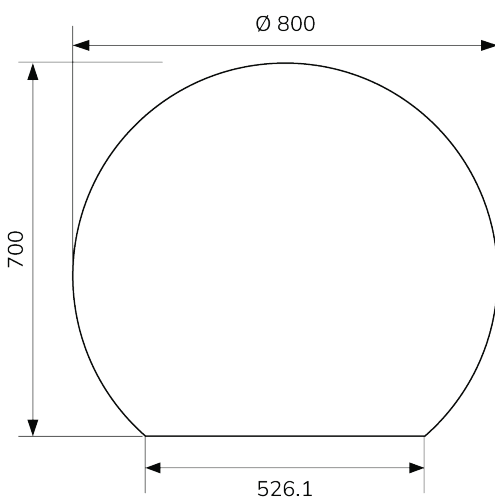

Echo Mirror Collection

FAQ

	UNITS	SEGMENT 800	SEGMENT 1000	ARENA 450X900	ECLIPSE	RECTANGLE 500X700	RECTANGLE 600X800	ROUND 600	ROUND 800	
Can the mirror be hung landscape?	.	YES		NO	YES			NO		
What is the thickness of the glass?	mm	4								
Is the mirror IP44 rated?	.	YES								
What size fuse should I use?	.	Seek the advice of an electrician.								
What is the total power consumption?	W	39	55	27	44	36	39	24	38	
Energy rating	.	Energy rating: E								
What is the Kelvin rating?	K	5700								
What is the wattage of the lights?	W	17	20	15	20	14	17	12	16	
Touch Switch position	.	NO		Front middle	Front left	Front bottom right		Front middle		
Can the LED strip be replaced?	.	NO								
Can the Touch Switch be replaced?	.	NO			YES					
What is the output of the demister pad?	W	22	35	12	24	22		12	22	
What are the dimensions of the demister pad? (L x W)	mm	290X390	460X390	250X200	2(250X200)	250X200	290X390	250X200	290X390	
Are the mirrors supplied with mains cable?	.	All illuminated mirrors are supplied with a removeable 1000mm mains cable.								
Warranty period		2 Year Warranty								

ECHO Segment Mirror

CODE	800mm	UM0047
	1000mm	UM0048

ECHO Arena Mirror

CODE	Plain		UM0049
	Black		UM0050
	Gold		UM0051

ECHO Eclipse Mirror

CODE	800mm	UM0052
------	-------	--------

ECHO Rectangle Mirror 500 x 700