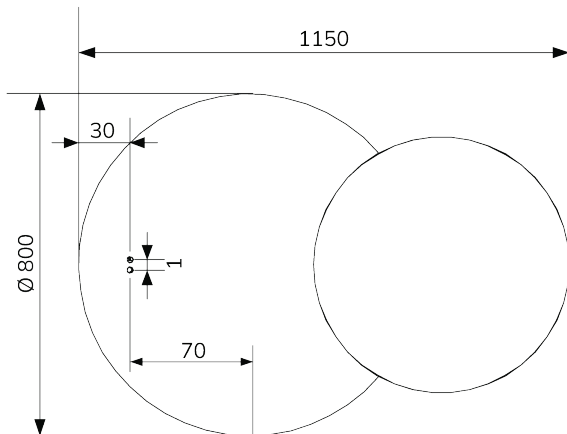

Echo Mirror Collection

FAQ

	UNITS	SEGMENT 800	SEGMENT 1000	ARENA 450X900	ECLIPSE	RECTANGLE 500X700	RECTANGLE 600X800	ROUND 600	ROUND 800	
Can the mirror be hung landscape?	.	YES		NO	YES			NO		
What is the thickness of the glass?	mm	4								
Is the mirror IP44 rated?	.	YES								
What size fuse should I use?	.	Seek the advice of an electrician.								
What is the total power consumption?	W	39	55	27	44	36	39	24	38	
Energy rating	.	Energy rating: E								
What is the Kelvin rating?	K	5700								
What is the wattage of the lights?	W	17	20	15	20	14	17	12	16	
Touch Switch position	.	NO		Front middle	Front left	Front bottom right		Front middle		
Can the LED strip be replaced?	.	NO								
Can the Touch Switch be replaced?	.	NO			YES					
What is the output of the demister pad?	W	22	35	12	24	22		12	22	
What are the dimensions of the demister pad? (L x W)	mm	290X390	460X390	250X200	2(250X200)	250X200	290X390	250X200	290X390	
Are the mirrors supplied with mains cable?	.	All illuminated mirrors are supplied with a removeable 1000mm mains cable.								
Warranty period		2 Year Warranty								

ECHO Segment Mirror

CODE	800mm	UM0047
	1000mm	UM0048

ECHO Arena Mirror

CODE	Plain		UM0049
	Black		UM0050
	Gold		UM0051

ECHO Eclipse Mirror

CODE	800mm	UM0052
------	-------	--------

ECHO Rectangle Mirror 500 x 700