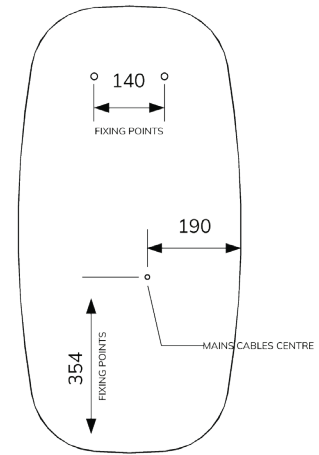

Echo Mirror Collection

FAQ

	UNITS	SEGMENT 800	SEGMENT 1000	ARENA 450X900	ECLIPSE	RECTANGLE 500X700	RECTANGLE 600X800	ROUND 600	ROUND 800	
Can the mirror be hung landscape?	.	YES		NO	YES			NO		
What is the thickness of the glass?	mm	4								
Is the mirror IP44 rated?	.	YES								
What size fuse should I use?	.	Seek the advice of an electrician.								
What is the total power consumption?	W	39	55	27	44	36	39	24	38	
Energy rating	.	Energy rating: E								
What is the Kelvin rating?	K	5700								
What is the wattage of the lights?	W	17	20	15	20	14	17	12	16	
Touch Switch position	.	NO		Front middle	Front left	Front bottom right		Front middle		
Can the LED strip be replaced?	.	NO								
Can the Touch Switch be replaced?	.	NO			YES					
What is the output of the demister pad?	W	22	35	12	24	22		12	22	
What are the dimensions of the demister pad? (L x W)	mm	290X390	460X390	250X200	2(250X200)	250X200	290X390	250X200	290X390	
Are the mirrors supplied with mains cable?	.	All illuminated mirrors are supplied with a removeable 1000mm mains cable.								
Warranty period		2 Year Warranty								

ECHO Segment Mirror

CODE	800mm	UM0047
	1000mm	UM0048

ECHO Arena Mirror

CODE	Plain		UM0049
	Black		UM0050
	Gold		UM0051

ECHO Eclipse Mirror

CODE	800mm	UM0052
------	-------	--------

ECHO Rectangle Mirror 500 x 700

CODE	Plain		UM0053
	Black		UM0055
	Gold		UM0056

ECHO Rectangle Mirror 600 x 800

CODE	Plain		UM0054
	Black		UM0057
	Gold		UM0058

ECHO Round Mirror 600

CODE	Plain		UM0059
	Black		UM0061
	Gold		UM0062

ECHO Round Mirror 800