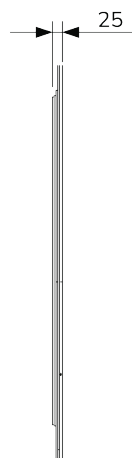

Echo Mirror Collection

FAQ

	UNITS	SEGMENT 800	SEGMENT 1000	ARENA 450X900	ECLIPSE	RECTANGLE 500X700	RECTANGLE 600X800	ROUND 600	ROUND 800	
Can the mirror be hung landscape?	.	YES		NO	YES			NO		
What is the thickness of the glass?	mm	4								
Is the mirror IP44 rated?	.	YES								
What size fuse should I use?	.	Seek the advice of an electrician.								
What is the total power consumption?	W	39	55	27	44	36	39	24	38	
Energy rating	.	Energy rating: E								
What is the Kelvin rating?	K	5700								
What is the wattage of the lights?	W	17	20	15	20	14	17	12	16	
Touch Switch position	.	NO		Front middle	Front left	Front bottom right		Front middle		
Can the LED strip be replaced?	.	NO								
Can the Touch Switch be replaced?	.	NO			YES					
What is the output of the demister pad?	W	22	35	12	24	22		12	22	
What are the dimensions of the demister pad? (L x W)	mm	290X390	460X390	250X200	2(250X200)	250X200	290X390	250X200	290X390	
Are the mirrors supplied with mains cable?	.	All illuminated mirrors are supplied with a removeable 1000mm mains cable.								
Warranty period		2 Year Warranty								

ECHO Segment Mirror

CODE	800mm	UM0047
	1000mm	UM0048

ECHO Arena Mirror

CODE	Plain		UM0049
	Black		UM0050
	Gold		UM0051

ECHO Eclipse Mirror

CODE	800mm	UM0052
------	-------	--------

ECHO Rectangle Mirror 500 x 700

CODE	Plain		UM0053
	Black		UM0055
	Gold		UM0056

ECHO Rectangle Mirror 600 x 800

CODE	Plain		UM0054
	Black		UM0057
	Gold		UM0058

ECHO Round Mirror 600

CODE	Plain		UM0059
	Black		UM0061
	Gold		UM0062

ECHO Round Mirror 800