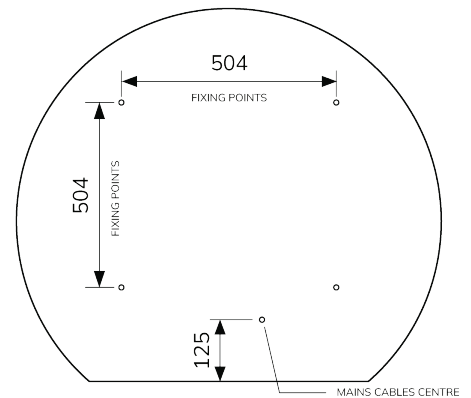

Echo Mirror Collection

FAQ

	UNITS	SEGMENT 800	SEGMENT 1000	ARENA 450X900	ECLIPSE	RECTANGLE 500X700	RECTANGLE 600X800	ROUND 600	ROUND 800	
Can the mirror be hung landscape?	.	YES		NO	YES			NO		
What is the thickness of the glass?	mm	4								
Is the mirror IP44 rated?	.	YES								
What size fuse should I use?	.	Seek the advice of an electrician.								
What is the total power consumption?	W	39	55	27	44	36	39	24	38	
Energy rating	.	Energy rating: E								
What is the Kelvin rating?	K	5700								
What is the wattage of the lights?	W	17	20	15	20	14	17	12	16	
Touch Switch position	.	NO		Front middle	Front left	Front bottom right		Front middle		
Can the LED strip be replaced?	.	NO								
Can the Touch Switch be replaced?	.	NO			YES					
What is the output of the demister pad?	W	22	35	12	24	22		12	22	
What are the dimensions of the demister pad? (L x W)	mm	290X390	460X390	250X200	2(250X200)	250X200	290X390	250X200	290X390	
Are the mirrors supplied with mains cable?	.	All illuminated mirrors are supplied with a removeable 1000mm mains cable.								
Warranty period		2 Year Warranty								

ECHO Segment Mirror

CODE	800mm	UM0047
	1000mm	UM0048

ECHO Arena Mirror

CODE	Plain		UM0049
	Black		UM0050
	Gold		UM0051

ECHO Eclipse Mirror

CODE	800mm	UM0052
------	-------	--------

ECHO Rectangle Mirror 500 x 700

CODE	Plain		UM0053
	Black		UM0055
	Gold		UM0056

ECHO Rectangle Mirror 600 x 800

CODE	Plain		UM0054
	Black		UM0057
	Gold		UM0058

ECHO Round Mirror 600

CODE	Plain		UM0059
	Black		UM0061
	Gold		UM0062

ECHO Round Mirror 800