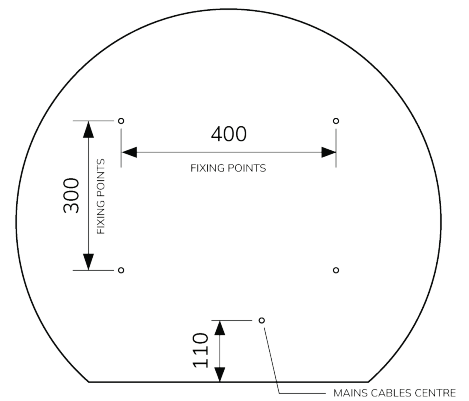

Echo Mirror Collection

FAQ

	UNITS	SEGMENT 800	SEGMENT 1000	ARENA 450X900	ECLIPSE	RECTANGLE 500X700	RECTANGLE 600X800	ROUND 600	ROUND 800	
Can the mirror be hung landscape?	.	YES		NO	YES			NO		
What is the thickness of the glass?	mm	4								
Is the mirror IP44 rated?	.	YES								
What size fuse should I use?	.	Seek the advice of an electrician.								
What is the total power consumption?	W	39	55	27	44	36	39	24	38	
Energy rating	.	Energy rating: E								
What is the Kelvin rating?	K	5700								
What is the wattage of the lights?	W	17	20	15	20	14	17	12	16	
Touch Switch position	.	NO		Front middle	Front left	Front bottom right		Front middle		
Can the LED strip be replaced?	.	NO								
Can the Touch Switch be replaced?	.	NO			YES					
What is the output of the demister pad?	W	22	35	12	24	22		12	22	
What are the dimensions of the demister pad? (L x W)	mm	290X390	460X390	250X200	2(250X200)	250X200	290X390	250X200	290X390	
Are the mirrors supplied with mains cable?	.	All illuminated mirrors are supplied with a removeable 1000mm mains cable.								
Warranty period		2 Year Warranty								

ECHO Segment Mirror

CODE	800mm	UM0047
	1000mm	UM0048

ECHO Arena Mirror

CODE	Plain		UM0049
	Black		UM0050
	Gold		UM0051

ECHO Eclipse Mirror

CODE	800mm	UM0052
------	-------	--------

ECHO Rectangle Mirror 500 x 700