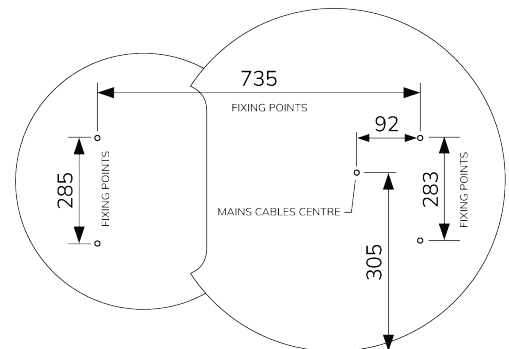

Echo Mirror Collection

FAQ

	UNITS	SEGMENT 800	SEGMENT 1000	ARENA 450X900	ECLIPSE	RECTANGLE 500X700	RECTANGLE 600X800	ROUND 600	ROUND 800	
Can the mirror be hung landscape?	.	YES		NO	YES			NO		
What is the thickness of the glass?	mm	4								
Is the mirror IP44 rated?	.	YES								
What size fuse should I use?	.	Seek the advice of an electrician.								
What is the total power consumption?	W	39	55	27	44	36	39	24	38	
Energy rating	.	Energy rating: E								
What is the Kelvin rating?	K	5700								
What is the wattage of the lights?	W	17	20	15	20	14	17	12	16	
Touch Switch position	.	NO		Front middle	Front left	Front bottom right		Front middle		
Can the LED strip be replaced?	.	NO								
Can the Touch Switch be replaced?	.	NO			YES					
What is the output of the demister pad?	W	22	35	12	24	22		12	22	
What are the dimensions of the demister pad? (L x W)	mm	290X390	460X390	250X200	2(250X200)	250X200	290X390	250X200	290X390	
Are the mirrors supplied with mains cable?	.	All illuminated mirrors are supplied with a removeable 1000mm mains cable.								
Warranty period		2 Year Warranty								

ECHO Segment Mirror

CODE	800mm	UM0047
	1000mm	UM0048

ECHO Arena Mirror

CODE	Plain		UM0049
	Black		UM0050
	Gold		UM0051

ECHO Eclipse Mirror

CODE	800mm	UM0052
------	-------	--------

ECHO Rectangle Mirror 500 x 700

CODE	Plain		UM0053
	Black		UM0055
	Gold		UM0056

ECHO Rectangle Mirror 600 x 800

CODE	Plain		UM0054
	Black		UM0057
	Gold		UM0058

ECHO Round Mirror 600

CODE	Plain		UM0059
	Black		UM0061
	Gold		UM0062

ECHO Round Mirror 800