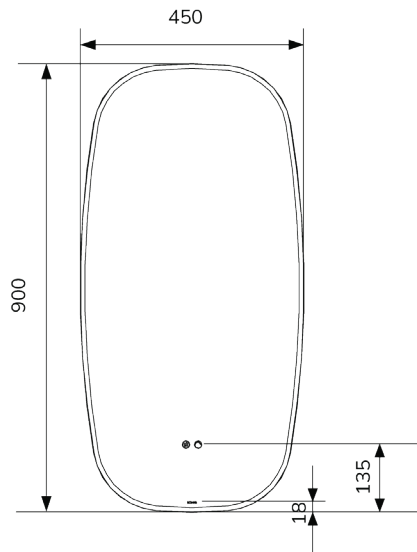

Echo Mirror Collection

FAQ

	UNITS	SEGMENT 800	SEGMENT 1000	ARENA 450X900	ECLIPSE	RECTANGLE 500X700	RECTANGLE 600X800	ROUND 600	ROUND 800	
Can the mirror be hung landscape?	.	YES		NO	YES			NO		
What is the thickness of the glass?	mm	4								
Is the mirror IP44 rated?	.	YES								
What size fuse should I use?	.	Seek the advice of an electrician.								
What is the total power consumption?	W	39	55	27	44	36	39	24	38	
Energy rating	.	Energy rating: E								
What is the Kelvin rating?	K	5700								
What is the wattage of the lights?	W	17	20	15	20	14	17	12	16	
Touch Switch position	.	NO		Front middle	Front left	Front bottom right		Front middle		
Can the LED strip be replaced?	.	NO								
Can the Touch Switch be replaced?	.	NO			YES					
What is the output of the demister pad?	W	22	35	12	24	22		12	22	
What are the dimensions of the demister pad? (L x W)	mm	290X390	460X390	250X200	2(250X200)	250X200	290X390	250X200	290X390	
Are the mirrors supplied with mains cable?	.	All illuminated mirrors are supplied with a removeable 1000mm mains cable.								
Warranty period		2 Year Warranty								

ECHO Segment Mirror

CODE	800mm	UM0047
	1000mm	UM0048

ECHO Arena Mirror

CODE	Plain		UM0049
	Black		UM0050
	Gold		UM0051

ECHO Eclipse Mirror

CODE	800mm	UM0052
------	-------	--------

ECHO Rectangle Mirror 500 x 700

CODE	Plain		UM0053
	Black		UM0055
	Gold		UM0056

ECHO Rectangle Mirror 600 x 800

CODE	Plain		UM0054
	Black		UM0057
	Gold		UM0058

ECHO Round Mirror 600

CODE	Plain		UM0059
	Black		UM0061
	Gold		UM0062

ECHO Round Mirror 800