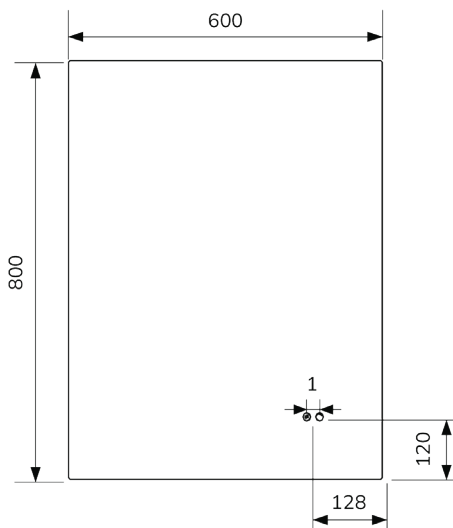

Echo Mirror Collection

FAQ

	UNITS	SEGMENT 800	SEGMENT 1000	ARENA 450X900	ECLIPSE	RECTANGLE 500X700	RECTANGLE 600X800	ROUND 600	ROUND 800	
Can the mirror be hung landscape?	.	YES		NO	YES			NO		
What is the thickness of the glass?	mm	4								
Is the mirror IP44 rated?	.	YES								
What size fuse should I use?	.	Seek the advice of an electrician.								
What is the total power consumption?	W	39	55	27	44	36	39	24	38	
Energy rating	.	Energy rating: E								
What is the Kelvin rating?	K	5700								
What is the wattage of the lights?	W	17	20	15	20	14	17	12	16	
Touch Switch position	.	NO		Front middle	Front left	Front bottom right		Front middle		
Can the LED strip be replaced?	.	NO								
Can the Touch Switch be replaced?	.	NO			YES					
What is the output of the demister pad?	W	22	35	12	24	22		12	22	
What are the dimensions of the demister pad? (L x W)	mm	290X390	460X390	250X200	2(250X200)	250X200	290X390	250X200	290X390	
Are the mirrors supplied with mains cable?	.	All illuminated mirrors are supplied with a removeable 1000mm mains cable.								
Warranty period		2 Year Warranty								

ECHO Segment Mirror

CODE	800mm	UM0047
	1000mm	UM0048

ECHO Arena Mirror

CODE	Plain		UM0049
	Black		UM0050
	Gold		UM0051

ECHO Eclipse Mirror

CODE	800mm	UM0052
------	-------	--------

ECHO Rectangle Mirror 500 x 700

CODE	Plain		UM0053
	Black		UM0055
	Gold		UM0056

ECHO Rectangle Mirror 600 x 800

CODE	Plain		UM0054
	Black		UM0057
	Gold		UM0058

ECHO Round Mirror 600

CODE	Plain		UM0059
	Black		UM0061
	Gold		UM0062

ECHO Round Mirror 800