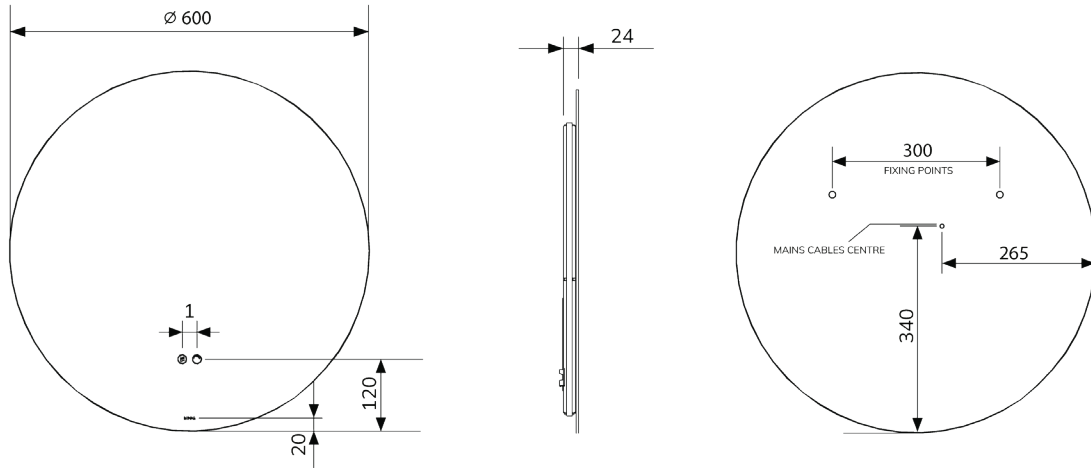

ECHO Round Mirror 600

CODE	Plain		UM0059
	Black		UM0061
	Gold		UM0062