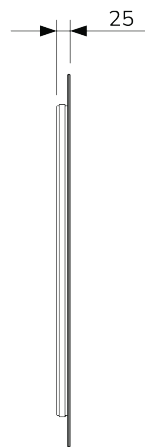

Echo Mirror Collection

FAQ

	UNITS	SEGMENT 800	SEGMENT 1000	ARENA 450X900	ECLIPSE	RECTANGLE 500X700	RECTANGLE 600X800	ROUND 600	ROUND 800	
Can the mirror be hung landscape?	.	YES		NO	YES			NO		
What is the thickness of the glass?	mm	4								
Is the mirror IP44 rated?	.	YES								
What size fuse should I use?	.	Seek the advice of an electrician.								
What is the total power consumption?	W	39	55	27	44	36	39	24	38	
Energy rating	.	Energy rating: E								
What is the Kelvin rating?	K	5700								
What is the wattage of the lights?	W	17	20	15	20	14	17	12	16	
Touch Switch position	.	NO		Front middle	Front left	Front bottom right		Front middle		
Can the LED strip be replaced?	.	NO								
Can the Touch Switch be replaced?	.	NO			YES					
What is the output of the demister pad?	W	22	35	12	24	22		12	22	
What are the dimensions of the demister pad? (L x W)	mm	290X390	460X390	250X200	2(250X200)	250X200	290X390	250X200	290X390	
Are the mirrors supplied with mains cable?	.	All illuminated mirrors are supplied with a removeable 1000mm mains cable.								
Warranty period		2 Year Warranty								

ECHO Segment Mirror

CODE	800mm	UM0047
	1000mm	UM0048

ECHO Arena Mirror

CODE	Plain		UM0049
	Black		UM0050
	Gold		UM0051

ECHO Eclipse Mirror

CODE	800mm	UM0052
------	-------	--------

ECHO Rectangle Mirror 500 x 700

CODE	Plain		UM0053
	Black		UM0055
	Gold		UM0056

ECHO Rectangle Mirror 600 x 800

CODE	Plain		UM0054
	Black		UM0057
	Gold		UM0058

ECHO Round Mirror 600

CODE	Plain		UM0059
	Black		UM0061
	Gold		UM0062

ECHO Round Mirror 800