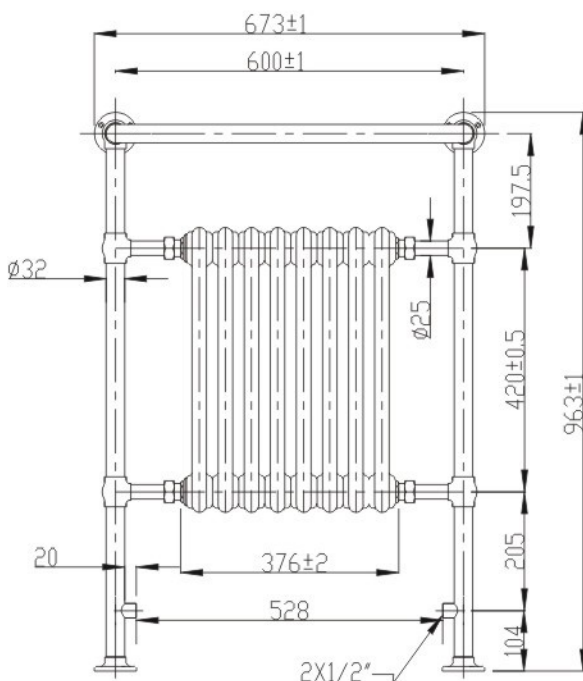

TECHNICAL DATASHEET

KNIGHTBRIDGE TRADITIONAL RADIATOR

Product Code	UKN1022	Barcode	5391527860389
Finish	CHROME+WHITE	Ral No	/
Product Type	TRADITIONAL RADIATOR		
Btu/hr output	3410 at 60 C		

Guarantee & Aftercare

Watts	999
Pipe centres	460mm
Max projection	230mm
Max height	963mm
Max width	673mm

CUSTOMER CARE:

For further information please call +353(0)1 450 4307

RT Large & Son Ltd, Unit 2 Bluebell Industrial Estate, Dublin 12, D12 K078