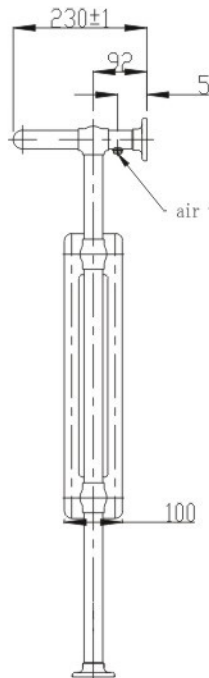

TECHNICAL DATASHEET

KNIGHTBRIDGE TRADITIONAL RADIATOR

Product Code	UKN1022	Barcode	5391527860389
Finish	CHROME+WHITE	Ral No	/
Product Type	TRADITIONAL RADIATOR		
Btu/hr output	3410 at 60 C		

Guarantee & Aftercare

Watts	999
Pipe centres	460mm
Max projection	230mm
Max height	963mm
Max width	673mm

CUSTOMER CARE:

For further information please call +353(0)1 450 4307

RT Large & Son Ltd, Unit 2 Bluebell Industrial Estate, Dublin 12, D12 K078