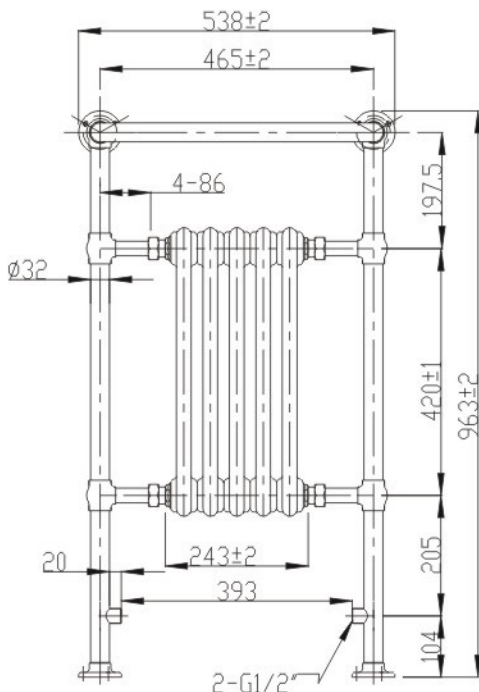

## TECHNICAL DATASHEET

Watts	432
Pipe centres	325mm
Max projection	230mm
Max height	963mm
Max width	538mm