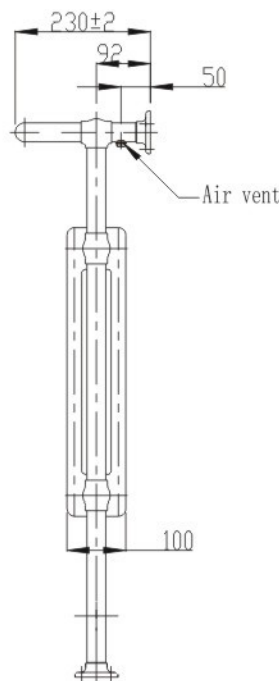

## TECHNICAL DATASHEET

Watts	432
Pipe centres	325mm
Max projection	230mm
Max height	963mm
Max width	538mm