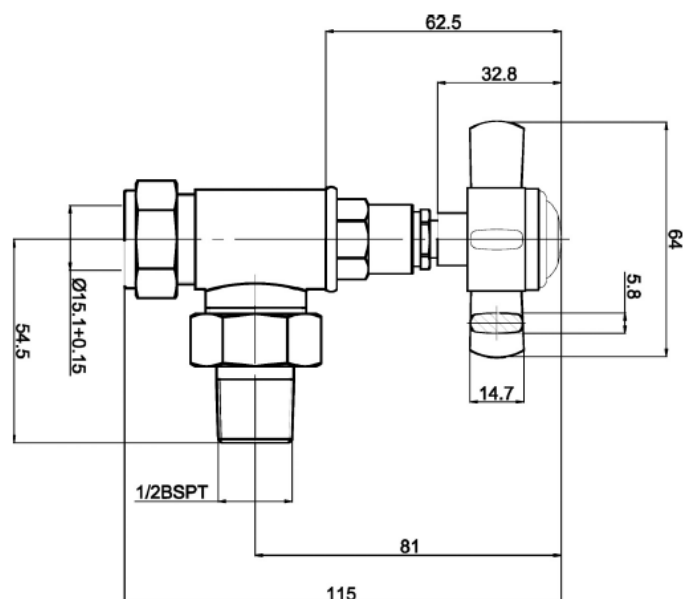

## Technical Data Information

**Product Code:** UHT336

**Information:** Colour/Finish: Chrome  
Nett Wt. Kg: 0.9

**Overall Dimensions:** H: 87 x D: 64 x W: 115

All Dimensions are in millimetres. The information contained on this page was correct at date of issue. Fitting dimensions are provided as a guide only. Some variation may occur due to manufacturing tolerances. We pursue a policy of continuing improvement in design and performance of our products and so reserve the right to change specifications without prior notice.