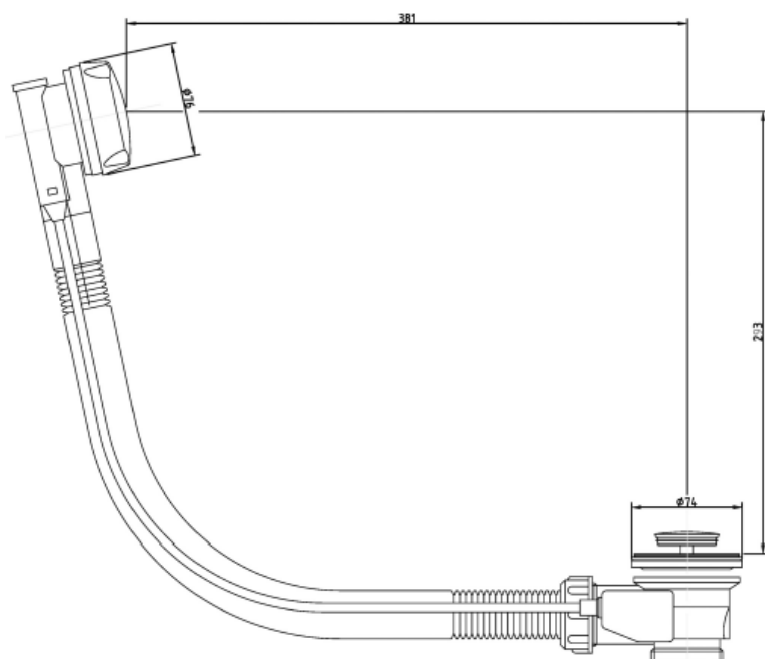

## Technical Data Information

**Product Code:** UEA333

**Information:** Extended Bath Pop-up Waste & Overflow  
**Colour:** Chrome  
**Product Material:** Brass  
**Product Diameter:** 74  
**Connection Size:** 1 1/2"  
**Weight:** 0.9Kg

**Overall Dimension:** D: 381 x W: 76 x H:76

All Dimensions are in millimetres. The information contained on this page was correct at date of issue. Fitting dimensions are provided as a guide only. Some variation may occur due to manufacturing tolerances. We pursue a policy of continuing improvement in design and performance of our products and so reserve the right to change specifications without prior notice.