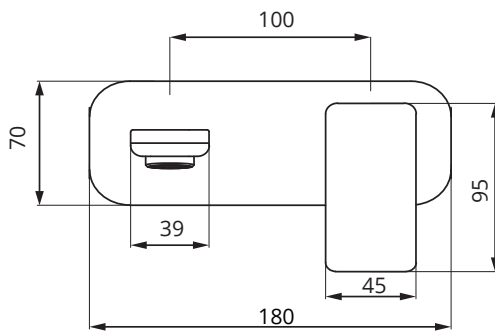

### ECO FLOW Wall Mounted Basin Mixer

Waste Included

<b>MATERIAL</b>	Brass
<b>FIXING</b>	Not Supplied
<b>FEATURES</b>	<ul style="list-style-type: none"> <li>• Double click ECO Faucet</li> <li>• Eco setting 75% water saving</li> <li>• Temperature Limiter adjustment</li> <li>• 35mm Ceramic faucet</li> </ul>
<b>APPROVALS</b>	EN817:2018

#### FLOW RATES OPEN OUTLET

Bar	Litres per min
0.5	8.48
1	10.55
2	15.29
3	18.75
4	21.86
5	24.24

\*eco click saves 75% water consumption