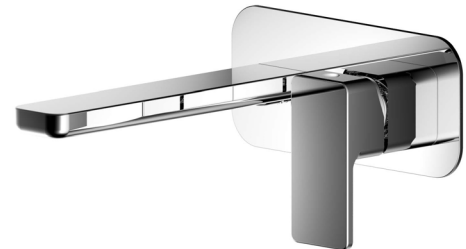

### ECO FLOW Wall Mounted Basin Mixer

Waste Included

<b>MATERIAL</b>	Brass
<b>FIXING</b>	Not Supplied
<b>FEATURES</b>	<ul style="list-style-type: none"> <li>• Double click ECO Faucet</li> <li>• Eco setting 75% water saving</li> <li>• Temperature Limiter adjustment</li> <li>• 35mm Ceramic faucet</li> </ul>
<b>APPROVALS</b>	EN817:2018

#### FLOW RATES OPEN OUTLET

Bar	Litres per min
0.5	8.48
1	10.55
2	15.29
3	18.75
4	21.86
5	24.24

\*eco click saves 75% water consumption