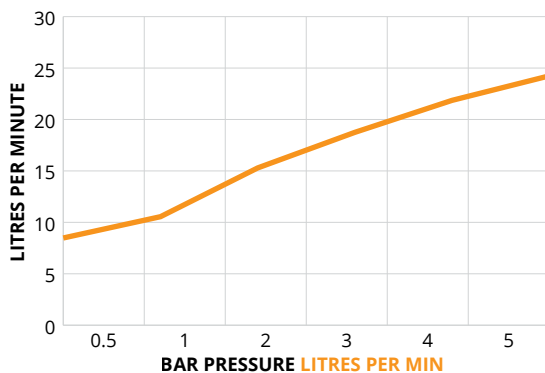

### ECO FLOW Wall Mounted Basin Mixer

Waste Included

<b>MATERIAL</b>	Brass
<b>FIXING</b>	Not Supplied
<b>FEATURES</b>	<ul style="list-style-type: none"> <li>• Double click ECO Faucet</li> <li>• Eco setting 75% water saving</li> <li>• Temperature Limiter adjustment</li> <li>• 35mm Ceramic faucet</li> </ul>
<b>APPROVALS</b>	EN817:2018

#### FLOW RATES OPEN OUTLET

Bar	Litres per min
0.5	8.48
1	10.55
2	15.29
3	18.75
4	21.86
5	24.24

\*eco click saves 75% water consumption