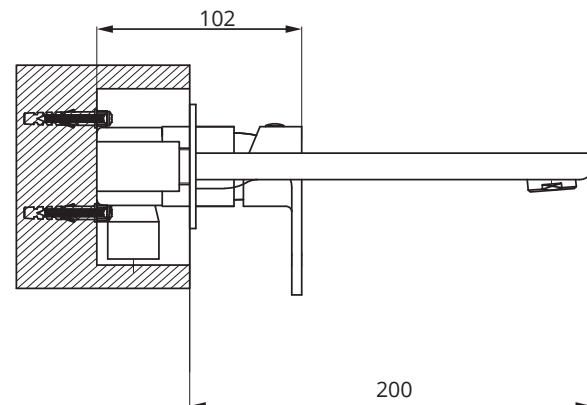

### ECO FLOW Wall Mounted Basin Mixer

Waste Included

<b>MATERIAL</b>	Brass
<b>FIXING</b>	Not Supplied
<b>FEATURES</b>	<ul style="list-style-type: none"> <li>• Double click ECO Faucet</li> <li>• Eco setting 75% water saving</li> <li>• Temperature Limiter adjustment</li> <li>• 35mm Ceramic faucet</li> </ul>
<b>APPROVALS</b>	EN817:2018

#### FLOW RATES OPEN OUTLET

Bar	Litres per min
0.5	8.48
1	10.55
2	15.29
3	18.75
4	21.86
5	24.24

\*eco click saves 75% water consumption