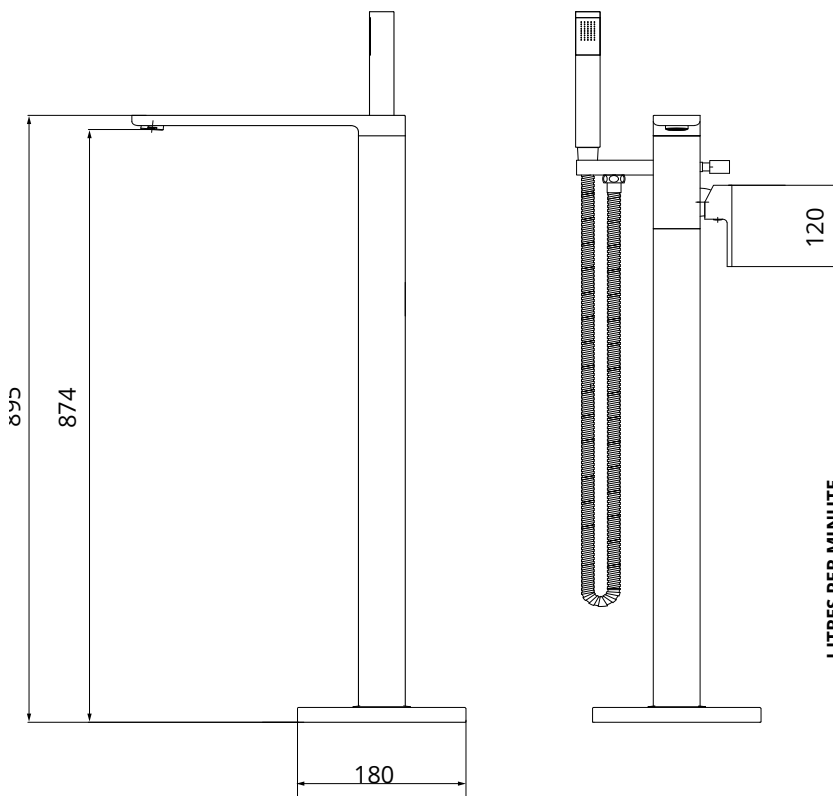

CONTOUR

Floorstanding Bath Shower Mixer

Waste Included

MATERIAL	Brass
FIXING	Deck mounted using back nuts provided

Bar	Litres per min
0.5	11.5
1	15.1
2	18.2
3	20.6

WARRANTY

- Warranty on taps applies to finish and main body of products, **5 years** - Chrome Finish, **2 years** - Matt Black & Brushed Gold Finishes.
- All surfaces must be cleaned with warm soapy water and dried with soft cloths only. The use of abrasive cleaners or materials will render warranty invalid. Flexible tail connections, hoses, handsets and faucets are covered by a 2 year guarantee. Do not over tighten flexible tail connections as this may result in later failure of the fitting.
- To enable each supply to be individually isolated product should be fitted with individual isolating valves, claims will be dealt with on that basis.
- Suitable access should be provided for in order for products or parts to be replaced under warranty. In the event that no access is provided, labour cost claims cannot be upheld.