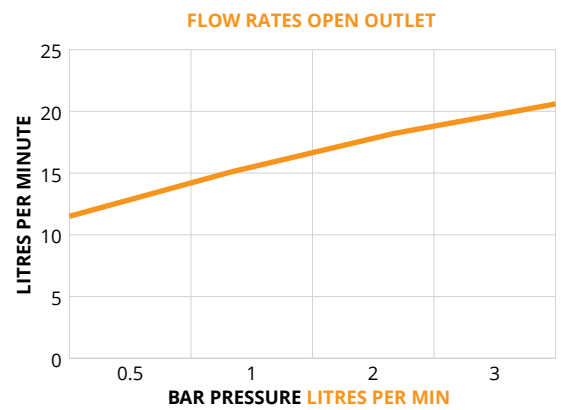

CONTOUR

Floorstanding Bath Shower Mixer

Waste Included

MATERIAL	Brass
FIXING	Deck mounted using back nuts provided

Bar	Litres per min
0.5	11.5
1	15.1
2	18.2
3	20.6

WARRANTY

- Warranty on taps applies to finish and main body of products, **5 years** - Chrome Finish, **2 years** - Matt Black & Brushed Gold Finishes.
- All surfaces must be cleaned with warm soapy water and dried with soft cloths only. The use of abrasive cleaners or materials will render warranty invalid. Flexible tail connections, hoses, handsets and faucets are covered by a 2 year guarantee. Do not over tighten flexible tail connections as this may result in later failure of the fitting.
- To enable each supply to be individually isolated product should be fitted with individual isolating valves, claims will be dealt with on that basis.
- Suitable access should be provided for in order for products or parts to be replaced under warranty. In the event that no access is provided, labour cost claims cannot be upheld.