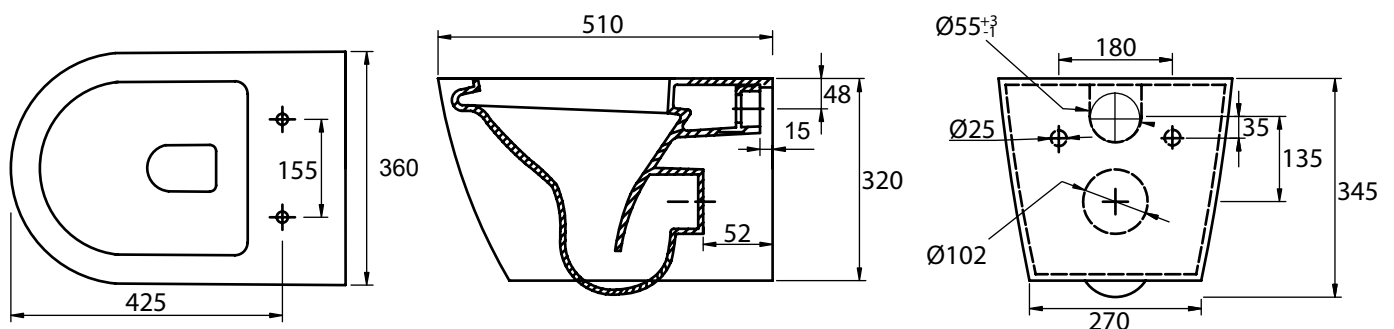

# Technical Data Sheet

ORBIT  
Wall Hung WC

**TAVISTOCK**  
inspiring bathrooms

No.	Description	Code	Fixings Included
1	Orbit WH Pan	WH250S	Yes
2	Orbit Soft Close Quick Release Seat	TS250S	Yes

## Dimensions

TS250S Orbit Seat Dimensions	
Measurement	Dimension
Front to Back Depth	435mm
Left to Right Width	360mm
Ring Hole Front to Back	280mm
Ring Hole Left to Right	230mm
Seat Thickness	37mm
Width of Back of Seat	360mm
Min/Max Adjustment for fixings	95/165mm

Diagrams not to scale  
All dimensions in mm  
tolerance of +/- 5mm