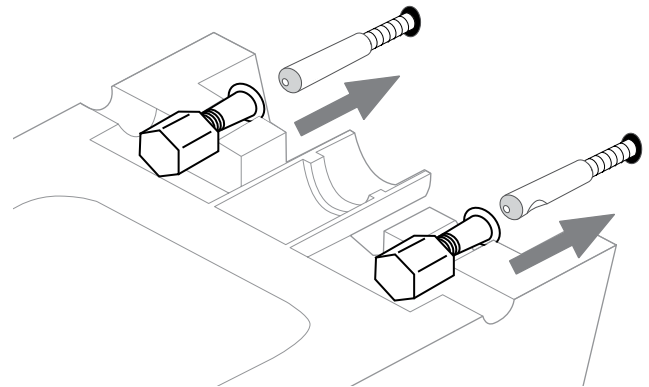

# Technical Data Sheet

ORBIT  
Wall Hung WC

**TAVISTOCK**  
inspiring bathrooms

No.	Description	Code	Fixings Included
1	Orbit WH Pan	WH250S	Yes
2	Orbit Soft Close Quick Release Seat	TS250S	Yes

## Dimensions

TS250S Orbit Seat Dimensions	
Measurement	Dimension
Front to Back Depth	435mm
Left to Right Width	360mm
Ring Hole Front to Back	280mm
Ring Hole Left to Right	230mm
Seat Thickness	37mm
Width of Back of Seat	360mm
Min/Max Adjustment for fixings	95/165mm

Diagrams not to scale  
All dimensions in mm  
tolerance of +/- 5mm