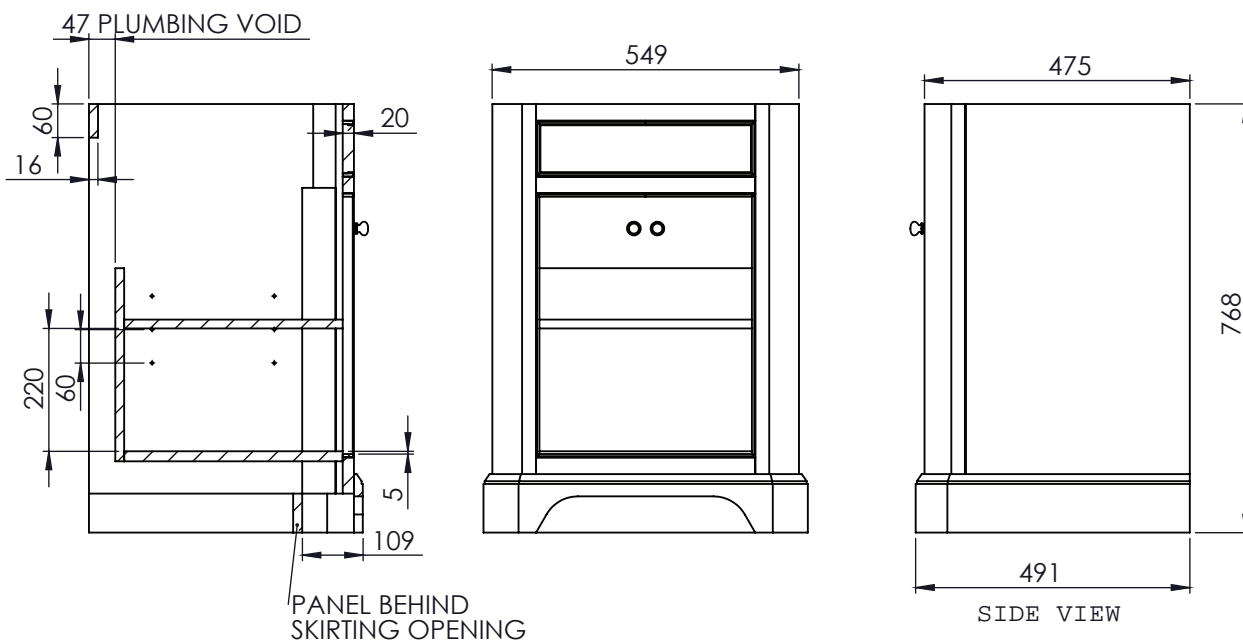

# Technical Data Sheet

Vitoria  
600mm Floor Mounted Unit

**TAVISTOCK**  
inspiring bathrooms

No.	Description	Code	Fixings Included
1	Vitoria 600mm Floor Mounted Unit	VT60FLW / VT60FDGM	NO
2	Ceramic Basin	DB850S	NO

### Dimensions

Diagrams not to scale  
All dimins in mm  
tolerance of +5mm