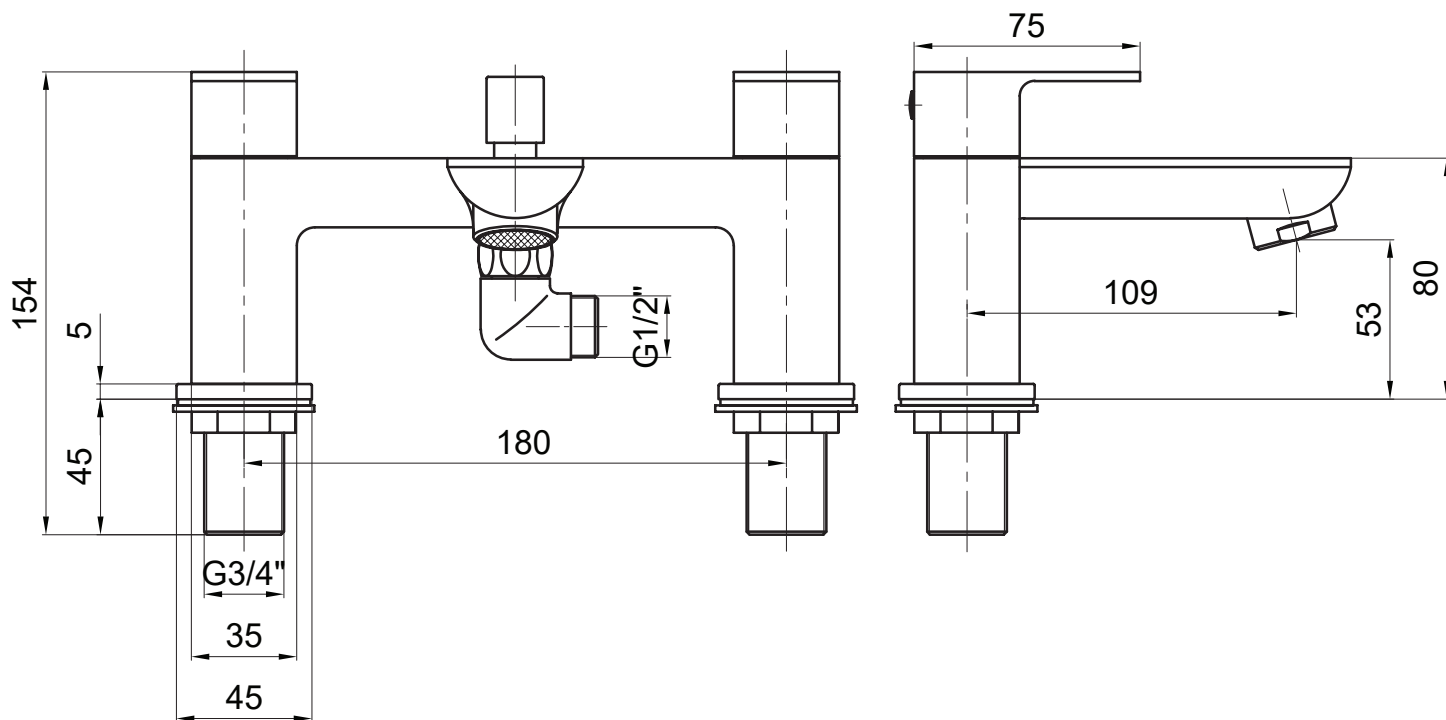

Min Pressure:	0.2bar
0.2bar	7.6 litres / min
0.3bar	10 litres / min
0.4bar	11.3 litres / min
0.5bar	13.2 litres / min
1bar	18.2 litres / min
2bar	26.7 litres / min

## Dimensions

Diagrams not to scale. All dimensions in mm (tolerance of +/-5mm)

\*Dimensions are subject to change, customers are advised to measure actual product before commencing installation.

## FAQs

**Does the tap come fitted with an aerator?** Yes.

**What size plumbing fittings are needed for the threaded legs?** This product will work with standard 3/4" plumbing fittings.