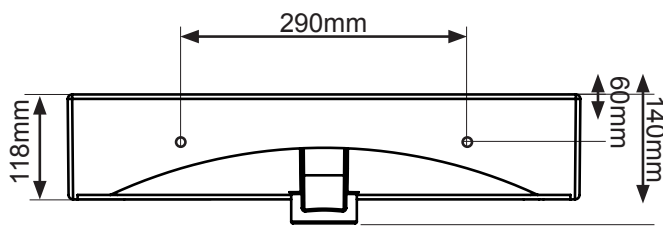

No.	Description	Product Code	Fixings included	Gross Weight	Net Weight
1	560 Basin	SB900S	No	14.14	--
2	Full Height Pedestal	PE900S	No	12.63	--

Pedestal Footprint:
185mm (w) x 180mm (d)

Bowl Depth: 105mm
Total Height of Ped & Basin: 860 mm

DIAGRAMS NOT TO SCALE | ALL DIMENSIONS IN MM | TOLERANCE OF ± 5MM