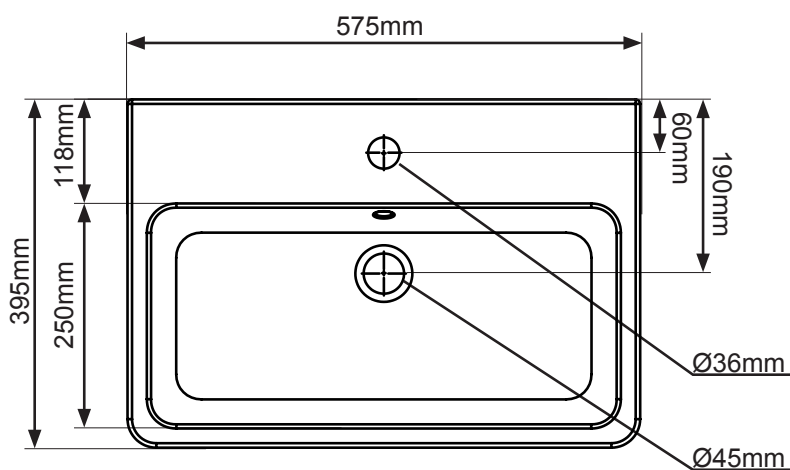

No.	Description	Product Code	Fixings included	Gross Weight	Net Weight
1	560 Basin	SB900S	No	14.14	--
2	Full Height Pedestal	PE900S	No	12.63	--

Pedestal Footprint:
185mm (w) x 180mm (d)

Bowl Depth: 105mm
Total Height of Ped & Basin: 860 mm

DIAGRAMS NOT TO SCALE | ALL DIMENSIONS IN MM | TOLERANCE OF ± 5MM