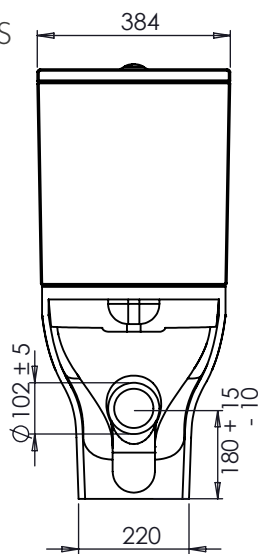

TECHNICAL DATA SHEET

Micra Evo Fully Enclosed CC WC

TAVISTOCK

NO.	Description	Product Code	Fixings included	Gross Weight
1	Close Coupled Cistern	C950S	YES	14KG
2	Soft Close Lift Off Toilet Seat	DC14031	YES	2KG
3	Fully Enclosed CC WC	PF950S	YES	32KG

Floor Fixings

- 1. 2x Nylon Floor Bracket
- 2. 4x Stainless Steel Screws
- 3. 2x Nylon Screw Plugs
- 4. 2x Nylon Screw Collars
- 5. 2x Nylon Collar Caps (Metalic Finish)

Spare Code: SP14211

DIMENSIONS

DIAGRAMS NOT TO SCALE | ALL DIMENSIONS IN MM TOLERANCE OF ± 5MM
ALL PRODUCTS CONFORM TO BRITISH STANDARDS

FAQs

Q - Where is the inlet valve?
A - Bottom inlet, back right or left of pan. WC is supplied with a blanking plug for the hole that is not used.

Q - What is the flush volume?
A - 6/4L

Q - Rim Type?
A - Rimless

Q - Are there any other compatible seats?
A - Yes, there's a slim seat option, DC14037.

Q - Are there replacement buttons?
A - Yes, compatible with black/brass

Key Dimensions Descriptions	Key Dimensions (mm)
Front to Back Footprint	490mm
Left to Right Footprint	220mm
Bowl Front to Back	329mm
Bowl Left to Right	284mm
Pan Height (+Cistern)	425mm (855mm)
Pan Overall Front to Back	620mm
Centre Waste Outlet to Floor	180mm + 15mm - 10mm
Width of Void	200mm
Is there a Ceramic Brace Bar	No
Distance from Spigot to back of Pan	130mm