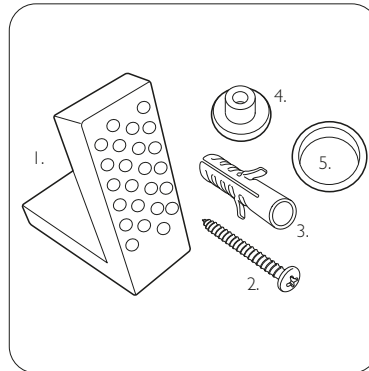

TECHNICAL DATA SHEET

Micra Evo Fully Enclosed CC WC

TAVISTOCK

NO.	Description	Product Code	Fixings included	Gross Weight
1	Close Coupled Cistern	C950S	YES	14KG
2	Soft Close Lift Off Toilet Seat	DC14031	YES	2KG
3	Fully Enclosed CC WC	PF950S	YES	32KG

Floor Fixings

- 1. 2x Nylon Floor Bracket
- 2. 4x Stainless Steel Screws
- 3. 2x Nylon Screw Plugs
- 4. 2x Nylon Screw Collars
- 5. 2x Nylon Collar Caps (Metalic Finish)

Spare Code: SP14211

DIMENSIONS

DIAGRAMS NOT TO SCALE | ALL DIMENSIONS IN MM TOLERANCE OF ± 5MM
ALL PRODUCTS CONFORM TO BRITISH STANDARDS

FAQs

Q - Where is the inlet valve?
A - Bottom inlet, back right or left of pan. WC is supplied with a blanking plug for the hole that is not used.

Q - What is the flush volume?
A - 6/4L

Q - Rim Type?
A - Rimless

Q - Are there any other compatible seats?
A - Yes, there's a slim seat option, DC14037.

Q - Are there replacement buttons?
A - Yes, compatible with black/brass

Key Dimensions Descriptions	Key Dimensions (mm)
Front to Back Footprint	490mm
Left to Right Footprint	220mm
Bowl Front to Back	329mm
Bowl Left to Right	284mm
Pan Height (+Cistern)	425mm (855mm)
Pan Overall Front to Back	620mm
Centre Waste Outlet to Floor	180mm + 15mm - 10mm
Width of Void	200mm
Is there a Ceramic Brace Bar	No
Distance from Spigot to back of Pan	130mm