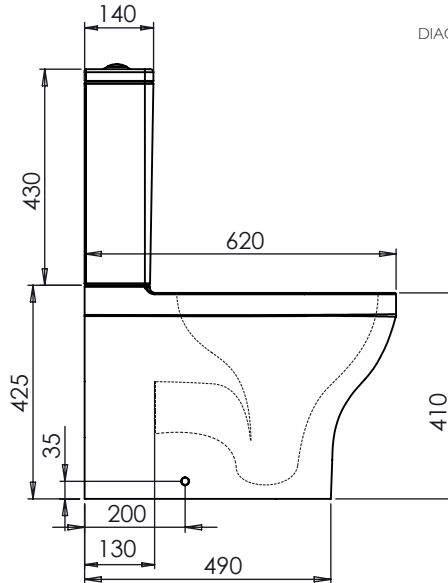

TECHNICAL DATA SHEET

Micra Evo Fully Enclosed CC WC

TAVISTOCK

NO.	Description	Product Code	Fixings included	Gross Weight
1	Close Coupled Cistern	C950S	YES	14KG
2	Soft Close Lift Off Toilet Seat	DC14031	YES	2KG
3	Fully Enclosed CC WC	PF950S	YES	32KG

Floor Fixings

- 1. 2x Nylon Floor Bracket
- 2. 4x Stainless Steel Screws
- 3. 2x Nylon Screw Plugs
- 4. 2x Nylon Screw Collars
- 5. 2x Nylon Collar Caps (Metalic Finish)

Spare Code: SP14211

DIMENSIONS

DIAGRAMS NOT TO SCALE | ALL DIMENSIONS IN MM TOLERANCE OF ± 5MM
ALL PRODUCTS CONFORM TO BRITISH STANDARDS

*Dimensions are subject to change, customers are advised to measure actual product before commencing installation.

**Fixing point dimensions are for guidance only. The positions of fixings must be checked when product is received.

Q - Are there any other compatible seats?
A - Yes, there's a slim seat option, DC14037.

Q - Are there replacement buttons?
A - Yes, compatible with black/brass

Key Dimensions Descriptions	Key Dimensions (mm)
Front to Back Footprint	490mm
Left to Right Footprint	220mm
Bowl Front to Back	329mm
Bowl Left to Right	284mm
Pan Height (+Cistern)	425mm (855mm)
Pan Overall Front to Back	620mm
Centre Waste Outlet to Floor	180mm + 15mm - 10mm
Width of Void	200mm
Is there a Ceramic Brace Bar	No
Distance from Spigot to back of Pan	130mm