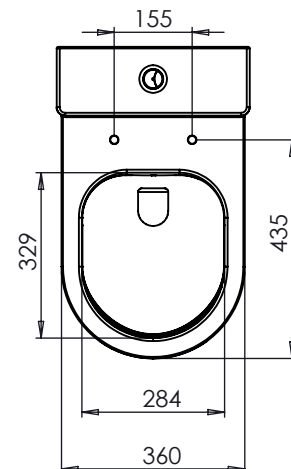

Floor Fixings

- 1. 2x Nylon Floor Bracket
- 2. 4x Stainless Steel Screws
- 3. 2x Nylon Screw Plugs
- 4. 2x Nylon Screw Collars
- 5. 2x Nylon Collar Caps (Metalic Finish)

Spare Code: SP14211

DIMENSIONS

DIAGRAMS NOT TO SCALE | ALL DIMENSIONS IN MM TOLERANCE OF ± 5MM
ALL PRODUCTS CONFORM TO BRITISH STANDARDS

*Dimensions are subject to change, customers are advised to measure actual product before commencing installation.

**Fixing point dimensions are for guidance only. The positions of fixings must be checked when product is received.

FAQs

Q - Where is the inlet valve?
A - Bottom inlet, back right or left of pan. WC is supplied with a blanking plug for the hole that is not used.

Q - What is the flush volume?
A - 6/4L

Q - Rim Type?
A - Rimless

Q - Are there any other compatible seats?
A - Yes, there's a slim seat option, DC14037.

Q - Are there replacement buttons?
A - Yes, compatible with black/brass

Key Dimensions Descriptions	Key Dimensions (mm)
Front to Back Footprint	490mm
Left to Right Footprint	220mm
Bowl Front to Back	329mm
Bowl Left to Right	284mm
Pan Height (+Cistern)	425mm (855mm)
Pan Overall Front to Back	620mm
Centre Waste Outlet to Floor	180mm + 15mm - 10mm
Width of Void	200mm
Is there a Ceramic Brace Bar	No
Distance from Spigot to back of Pan	130mm