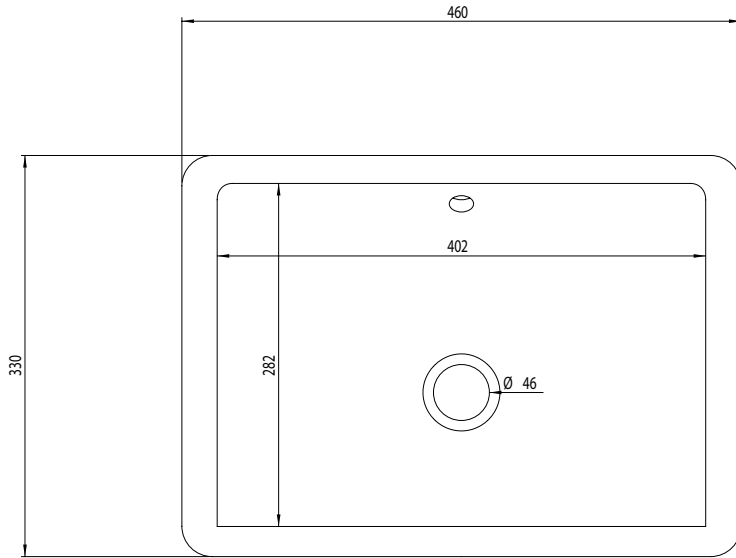

Technical Data Sheet

HAMPTON Underslung Ceramic Basin

Whats in the box: 1x LANUSBAS

TAVISTOCK
inspiring bathrooms

Diagrams not to scale
All dimensions in mm
tolerance of +/-5mm

Materials

Basin: Ceramic

*Dimensions are subject to change, customers are advised to measure actual product before commencing installation.

FAQs

- | | |
|---|------------------------------|
| Q: What is the maximum water depth of the basin? | A: 100mm up to the overflow. |
| Q: What is the distance of the wall fixings? | A: N/A |
| Q: Whats is the width of the Tapledge? | A: N/A |
| Q: What is the distance from the Taphole centre to Basin Waste? | A: N/A |