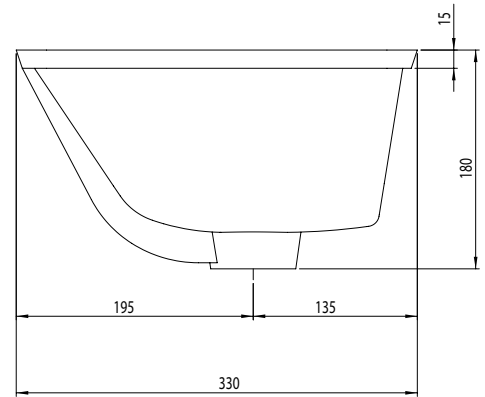

Technical Data Sheet

HAMPTON Underslung Ceramic Basin

Whats in the box: 1x LANUSBAS

TAVISTOCK
inspiring bathrooms

Diagrams not to scale
All dimensions in mm
tolerance of +/-5mm

Materials

Basin: Ceramic

*Dimensions are subject to change, customers are advised to measure actual product before commencing installation.

FAQs

- | | |
|---|------------------------------|
| Q: What is the maximum water depth of the basin? | A: 100mm up to the overflow. |
| Q: What is the distance of the wall fixings? | A: N/A |
| Q: Whats is the width of the Tapledge? | A: N/A |
| Q: What is the distance from the Taphole centre to Basin Waste? | A: N/A |