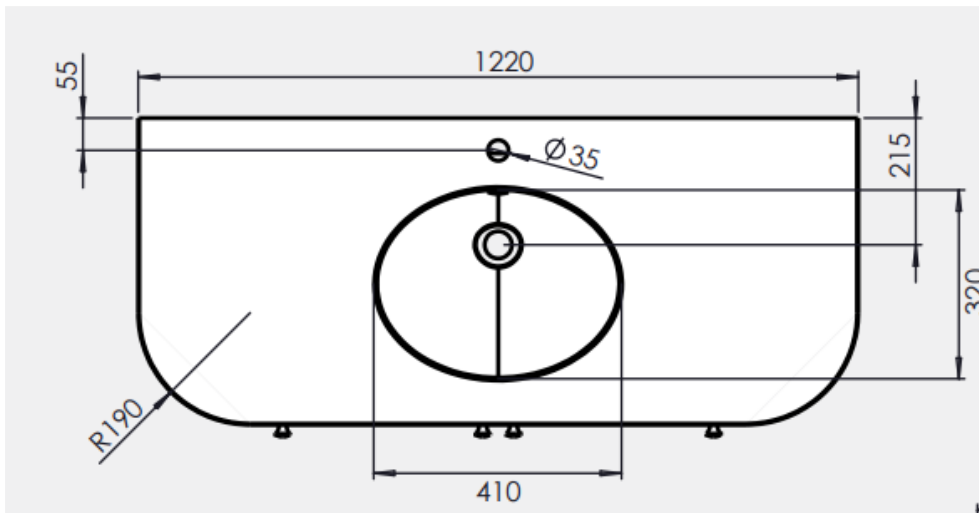

## Technical Data Information

**Product Code:** TAVLANCUSBAS

**Information:** Underslung Oval Basin

All Dimensions are in millimetres. The information contained on this page was correct at date of issue. Fitting dimensions are provided as a guide only. Some variation may occur due to manufacturing tolerances. We pursue a policy of continuing improvement in design and performance of our products and so reserve the right to change specifications without prior notice.