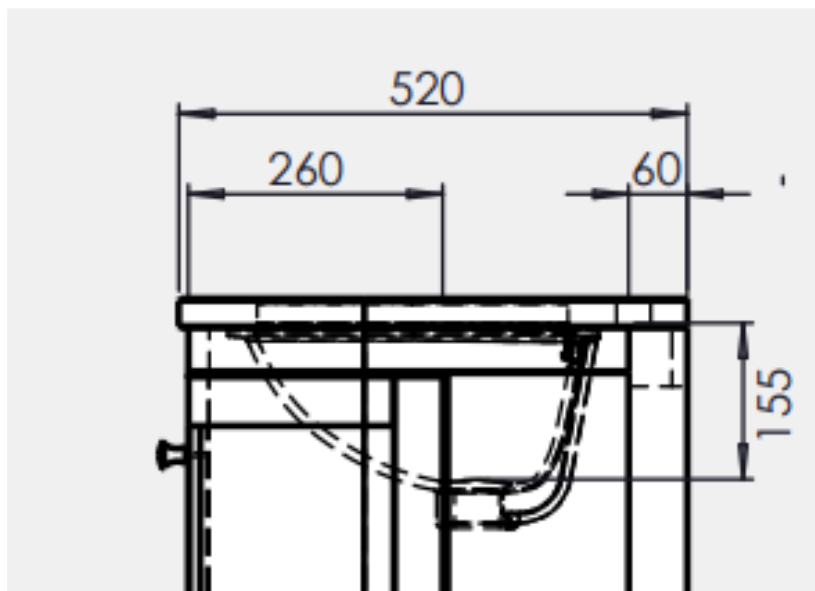

## Technical Data Information

**Product Code:** TAVLANCUSBAS

**Information:** Underslung Oval Basin

All Dimensions are in millimetres. The information contained on this page was correct at date of issue. Fitting dimensions are provided as a guide only. Some variation may occur due to manufacturing tolerances. We pursue a policy of continuing improvement in design and performance of our products and so reserve the right to change specifications without prior notice.