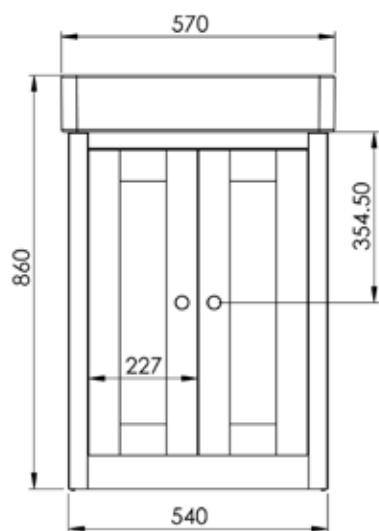

Technical Data Sheet

LANSDOWN
550mm Freestanding unit

TAVISTOCK
inspiring bathrooms

No.	Description	Code	Fixings Included
1	LANSDOWN 550 MM FREESTANDING UNIT	LAN550B	YES
2	575MM CERAMIC BASIN	SB900S	

Finishes Available

Linen White

Pebble Grey

Dark Grey Matt

Dimensions - 550mm FS unit

Not to scale
Dimensions in mm
of +5mm

FAQ's