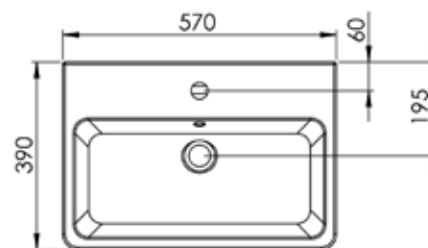

Technical Data Sheet

LANSDOWN
550mm Freestanding unit

TAVISTOCK
inspiring bathrooms

No.	Description	Code	Fixings Included
1	LANSDOWN 550 MM FREESTANDING UNIT	LAN550B	YES
2	575MM CERAMIC BASIN	SB900S	

Finishes Available

Linen White

Pebble Grey

Dark Grey Matt

Dimensions - 550mm FS unit

Not to scale
Dimensions in mm
of +5mm

FAQ's