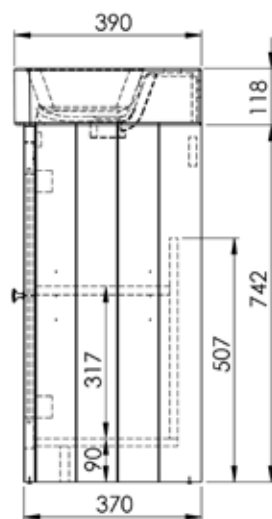

Technical Data Sheet

LANSDOWN
550mm Freestanding unit

TAVISTOCK
inspiring bathrooms

No.	Description	Code	Fixings Included
1	LANSDOWN 550 MM FREESTANDING UNIT	LAN550B	YES
2	575MM CERAMIC BASIN	SB900S	

Finishes Available

Linen White

Pebble Grey

Dark Grey Matt

Dimensions - 550mm FS unit

Not to scale
Dimensions in mm
of +5mm

FAQ's