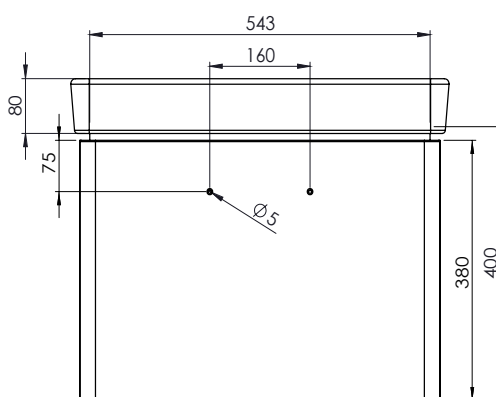

Technical Data Sheet

Compass
600mm Wall Mounted Unit

TAVISTOCK
inspiring bathrooms

No.	Description	Code	Fixings Included
1	Compass 600mm Wall Mounted Unit	CM600WW/CM600WG/CM600WC	YES
2	Compass 600mm Ceramic Basin	CM600C	NO

Finishes Available

Grey

White

Clay

Dimensions

Diagrams not to scale
All dimensins in mm
tolerance of +5mm

FAQ's

Is the drawer soft close? Yes.