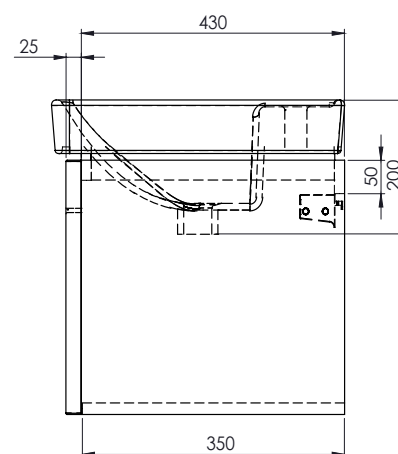

Technical Data Sheet

Compass
600mm Wall Mounted Unit

TAVISTOCK
inspiring bathrooms

No.	Description	Code	Fixings Included
1	Compass 600mm Wall Mounted Unit	CM600WW/CM600WG/CM600WC	YES
2	Compass 600mm Ceramic Basin	CM600C	NO

Finishes Available

Grey

White

Clay

Dimensions

Diagrams not to scale
All dimensins in mm
tolerance of +5mm

FAQ's

Is the drawer soft close? Yes.