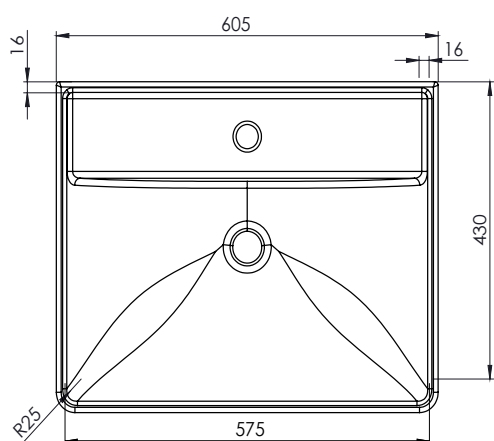

Technical Data Sheet

Compass
600mm Wall Mounted Unit

TAVISTOCK
inspiring bathrooms

No.	Description	Code	Fixings Included
1	Compass 600mm Wall Mounted Unit	CM600WW/CM600WG/CM600WC	YES
2	Compass 600mm Ceramic Basin	CM600C	NO

Finishes Available

Grey

White

Clay

Dimensions

Diagrams not to scale
All dimensins in mm
tolerance of +5mm

FAQ's

Is the drawer soft close? Yes.