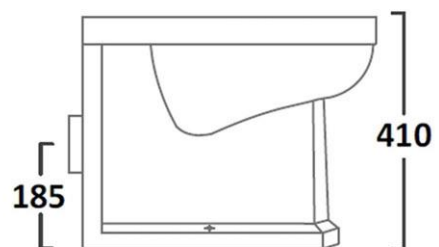

Technical Data Information

Product Code: TAVBTW850S

Description: Vitoria Back To Wall Pan

- Toilet Type: Back to Wall
- Toilet Width: 385mm
- Toilet Projection: 520mm
- Toilet Pan Height: 410mm
- Toilet Shape: Curved
- Toilet Includes: Toilet Seat
- Mounting: Floor
- Material: Vitreous China
- Colour: White

Overall Dimensions: H: 410 x W: 385 x D: 520

All Dimensions are in millimetres. The information contained on this page was correct at date of issue. Fitting dimensions are provided as a guide only. Some variation may occur due to manufacturing tolerances. We pursue a policy of continuing improvement in design and performance of our products and so reserve the right to change specifications without prior notice.