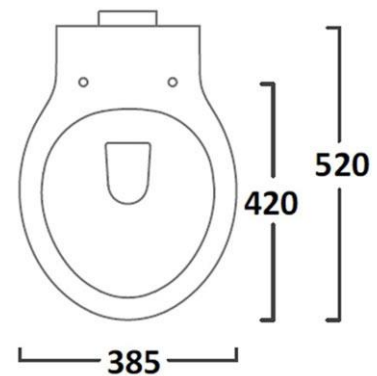

Technical Data Information

Product Code: TAVBTW850S

Description: Vitoria Back To Wall Pan

- Toilet Type: Back to Wall
- Toilet Width: 385mm
- Toilet Projection: 520mm
- Toilet Pan Height: 410mm
- Toilet Shape: Curved
- Toilet Includes: Toilet Seat
- Mounting: Floor
- Material: Vitreous China
- Colour: White

Overall Dimensions: H: 410 x W: 385 x D: 520

All Dimensions are in millimetres. The information contained on this page was correct at date of issue. Fitting dimensions are provided as a guide only. Some variation may occur due to manufacturing tolerances. We pursue a policy of continuing improvement in design and performance of our products and so reserve the right to change specifications without prior notice.