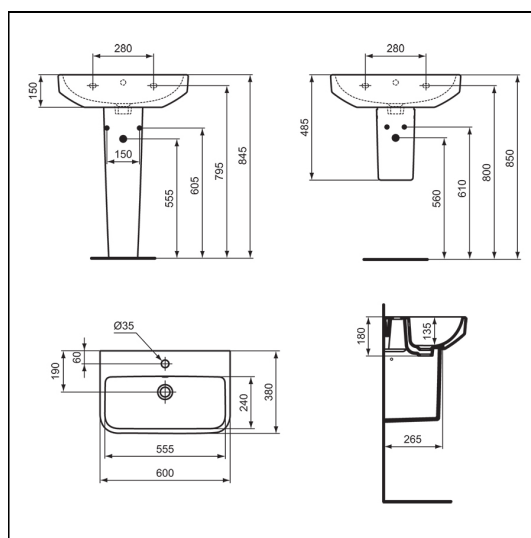

i.life S 60cm Compact Washbasin

ILLUSTRATED

- **T4583** i.life S 60cm compact washbasin, 1 taphole
- **T5196** i.life S semi-pedestal
- **E0157** Wall fixing set
- **BD246** Ceraplan single lever basin mixer, with click waste
- **S8910** Trap 1 1/4" plastic bottle, 75mm seal, multi-purpose outlet

OPTIONS

- **T5199** i.life S & B full pedestal
- **E2653** Ceramic 1 1/4" basin clicker waste: slotted

ILLUSTRATED PRODUCT DETAILS

Sizes

T4583 w:600 x d:380

Weights

- **T4583** 15.10 KG
- **E0157** 0.16 KG
- **BD246** 1.77 KG
- **S8910** 0.20 KG

Materials

- **T4583** Fine Fireclay
- **T5196** Fine Fireclay
- **E0157** Metal
- **BD246** Chrome Plated Brass
- **S8910** Plastic

Finishes

- **T4583** White (01)
- **T5196** White (01)
- **E0157** Neutral / No Finish (67)
- **BD246** Chrome (AA)
- **S8910** Neutral / No Finish (67)

Capacity

T4583 6.5 litres

Flow rates

BD246 5 Litres per minute @ 3 bar pressure

Designer

Palomba Serafini Associati

Standards

Washbasin to BS EN 14688 and BS EN 31

Special Notes

Washbasin wall mounted using E0157 wall fixing set with full pedestal mounted using 2 screws through the back of the basin (not supplied).

FEATURES