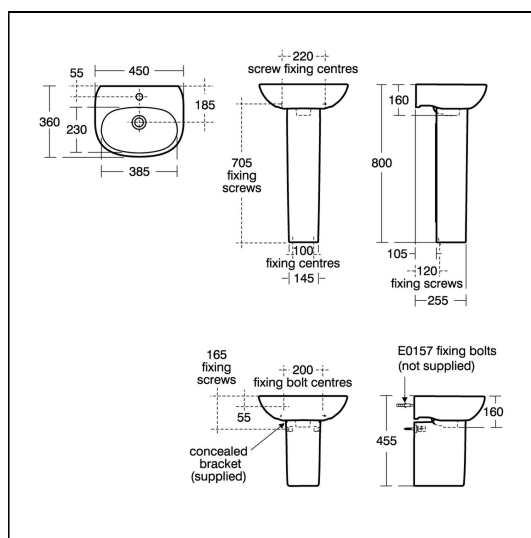

Tesi 45cm Handrinse washbasin

ILLUSTRATED

- T0313** Tesi 45cm handrinse washbasin, 1 taphole with overflow
- T3520** Tesi small semi-pedestal
- E0157** Wall fixing set
- A6588** Tesi single lever mini basin mixer smooth body and 5lpm eco flow regulator
- S8803** Waste 1¼" Click plug waste, 80mm slotted tail
- S8910** Trap 1¼" plastic bottle, 75mm seal, multi-purpose outlet

OPTIONS

- T3521** Tesi handrinse pedestal

ILLUSTRATED PRODUCT DETAILS

Sizes

T0313 w:450 x d:360

Weights

- T0313** 9.00 KG
- T3520** 6.10 KG
- E0157** 0.16 KG
- A6588** 1.30 KG
- S8803** 1.00 KG
- S8910** 0.20 KG

Capacity

T0313 2 litres

Flow rates

A6588 5 Litres per minute @ 3 bar pressure

Designer

Robin Levien, RDI

Standards

Washbasin to BS EN 14688 and BS EN 31

Special Notes

Washbasin wall mounted using E0157 wall fixing set with semi-pedestal fixed to wall with brackets supplied or washbasin pedestal mounted using 2 screws through the back of the basin (not supplied)