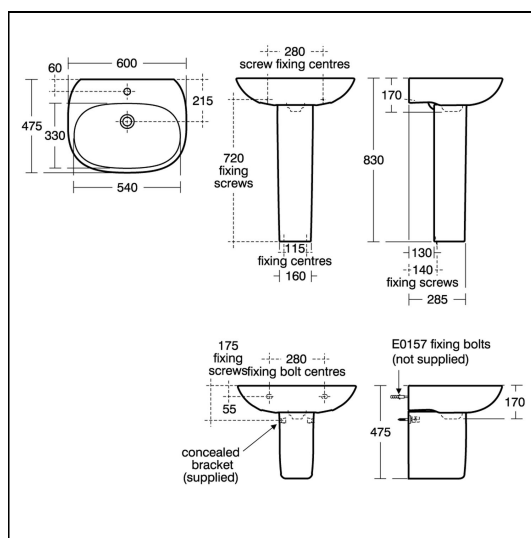

Tesi 60cm Washbasin

ILLUSTRATED

- T0265** Tesi 60cm washbasin, 1 taphole with overflow
- T3519** Tesi full pedestal
- E0157** Wall fixing set
- A6592** Tesi single lever basin mixer with pop-up waste and 5 litre per minute eco flow regulator
- S8910** Trap 1¼" plastic bottle, 75mm seal, multi-purpose outlet

OPTIONS

- T3573** Tesi semi pedestal

ILLUSTRATED PRODUCT DETAILS

Sizes

T0265 w:600 x d:475

Weights

T0265 15.80 KG

T3519 11.50 KG

T0265 3.9 litres

Flow rates

A6592 5 Litres per minute @ 3 bar pressure

Designer

Robin Levien, RDI

FINISH OPTIONS

Standards

Washbasin to BS EN 14688 and BS EN 31

Special Notes

Washbasin wall mounted using E0157 wall fixing set with semi-pedestal fixed to wall with brackets supplied or washbasin pedestal mounted using 2 screws through the back of the basin (not supplied)