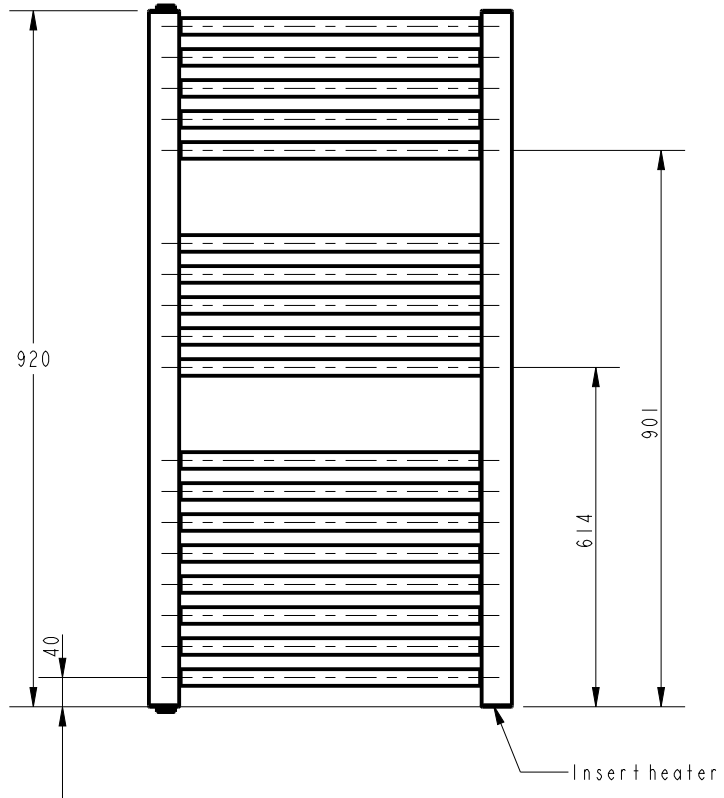

D C B A

7

4

8 + 5 + 5 = 18 Tubes

3

3

2

2

Paint Color: White - Ral 9016 (See Spec 95-91-1502)
 Thickness : 0,1 to 0,3 mm
 Remarks: No Paint in Tapping
 No acceptable defects (see bad parts in quality panel)

-	-	-	-	-
-	-	-	-	-
-	-	-	-	-

Ind	Date	Modification	Modif/Demand	Modif by
		Weight:	Material:	
Code: CORTINA CTR 920x480		drawn by	checked by	status
creation date: 17-11-15		CORTINA CONTRACT dritto - 920x480 CORTINA CONTRACT straight - 920x480 CORTINA CONTRACT gerade - 920x480		ERP ID PLM ID
size: A4		scale: 0.077		folio 1 / REV.