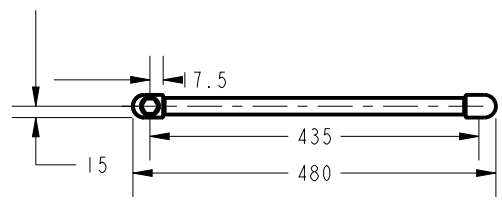

D C B A

7

4

8 + 5 + 5 = 18 Tubes

3

3

2

2

Paint Color: White - Ral 9016 (See Spec 95-91-1502)
 Thickness : 0,1 to 0,3 mm
 Remarks: No Paint in Tapping
 No acceptable defects (see bad parts in quality panel)

-	-	-	-	-
-	-	-	-	-
-	-	-	-	-

Ind	Date	Modification	Modif/Demand	Modif by
		Weight:	Material:	
Code: CORTINA CTR 920x480		drawn by	checked by	status
creation date: 17-11-15		CORTINA CONTRACT dritto - 920x480 CORTINA CONTRACT straight - 920x480 CORTINA CONTRACT gerade - 920x480		ERP ID PLM ID
size: A4		scale: 0.077		folio 1 / REV.