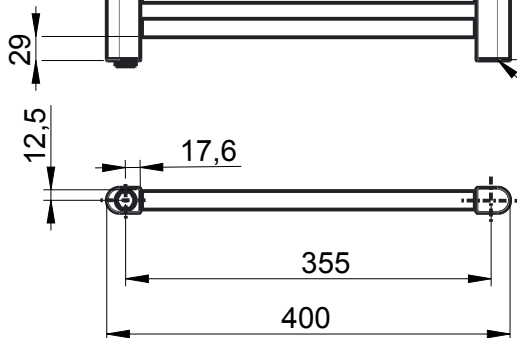

D

C

B

A

1/2" Gas

7 + 3 + 3 = 13 Tubes

Insert heater

Paint Color: White - Ral 9016 (See Spec 95-91-1502)
 Thickness : 0,1 to 0,3 mm
 Remarks: No Paint in Tapping
 No acceptable defects (see bad parts in quality panel)

Ind	Date	Modification	Modif/Demand	Modif by
-----	------	--------------	--------------	----------

	Weight:	Material:			
		Colour:			

Code: CORTINA CTR 720x400	drawn by	checked by	status	ERP ID	folio 1 /
------------------------------	----------	------------	--------	--------	--------------

creation date 17-11-15				PLM ID	REV.
---------------------------	--	--	--	--------	------

size A4	scale 1/1		This drawing can't be, without authorization, neither copied, neither reproduced, or communicated to thirds. Law of July 14, 1909 on the drawings and the models.		
------------	--------------	--	---	--	--