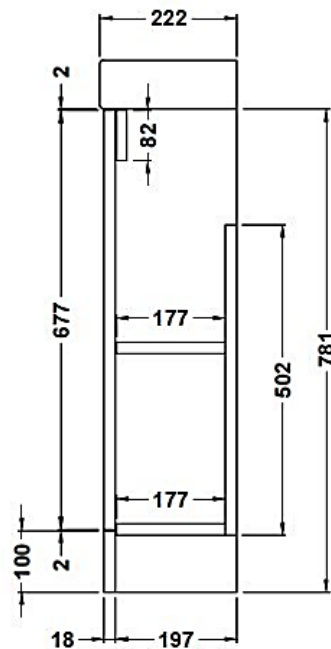

Technical Data Information

Skaros Floor Standing Satin
SKAXX

R.T. LARGE

ESTABLISHED 1969

INFORMATION

- **Plumbing Void:** 50mm required.
- **Unit depth when doors open:** 585mm.
- **Weight:** 17.38kg
- **Colours:** Satin Anthracite, Satin Blue, Satin Grey & Satin Green

All Dimensions are in millimetres. The information contained on this page was correct at date of issue. Fitting dimensions are provided as a guide only. Some variation may occur due to manufacturing tolerances. We pursue a policy of continuing improvement in design and performance of our products and so reserve the right to change specifications without prior notice.

COLOUR:

SATIN GREEN

All Dimensions are in millimetres. The information contained on this page was correct at date of issue. Fitting dimensions are provided as a guide only. Some variation may occur due to manufacturing tolerances. We pursue a policy of continuing improvement in design and performance of our products and so reserve the right to change specifications without prior notice.