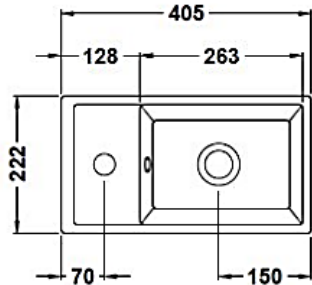

Technical Data Information

Skaros Floor Standing Satin
SKAXX

R.T. LARGE

ESTABLISHED 1969

INFORMATION

- **Plumbing Void:** 50mm required.
- **Unit depth when doors open:** 585mm.
- **Weight:** 17.38kg
- **Colours:** Satin Anthracite, Satin Blue, Satin Grey & Satin Green

All Dimensions are in millimetres. The information contained on this page was correct at date of issue. Fitting dimensions are provided as a guide only. Some variation may occur due to manufacturing tolerances. We pursue a policy of continuing improvement in design and performance of our products and so reserve the right to change specifications without prior notice.

COLOUR:

SATIN GREEN

All Dimensions are in millimetres. The information contained on this page was correct at date of issue. Fitting dimensions are provided as a guide only. Some variation may occur due to manufacturing tolerances. We pursue a policy of continuing improvement in design and performance of our products and so reserve the right to change specifications without prior notice.