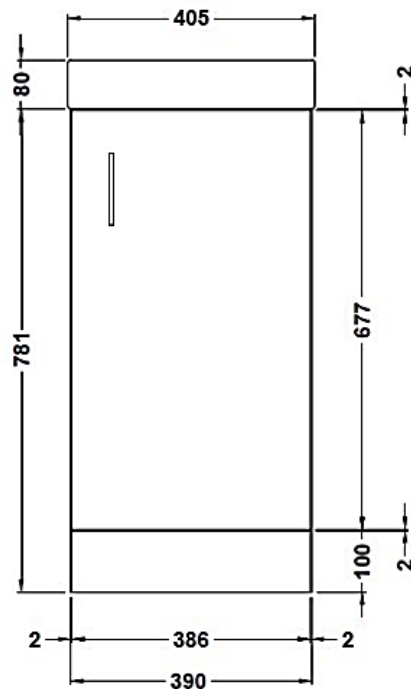

Technical Data Information

Skaros Floor Standing Satin
SKAXX

R.T. LARGE

ESTABLISHED 1969

INFORMATION

- **Plumbing Void:** 50mm required.
- **Unit depth when doors open:** 585mm.
- **Weight:** 17.38kg
- **Colours:** Satin Anthracite, Satin Blue, Satin Grey & Satin Green

All Dimensions are in millimetres. The information contained on this page was correct at date of issue. Fitting dimensions are provided as a guide only. Some variation may occur due to manufacturing tolerances. We pursue a policy of continuing improvement in design and performance of our products and so reserve the right to change specifications without prior notice.

COLOUR:

SATIN GREEN

All Dimensions are in millimetres. The information contained on this page was correct at date of issue. Fitting dimensions are provided as a guide only. Some variation may occur due to manufacturing tolerances. We pursue a policy of continuing improvement in design and performance of our products and so reserve the right to change specifications without prior notice.