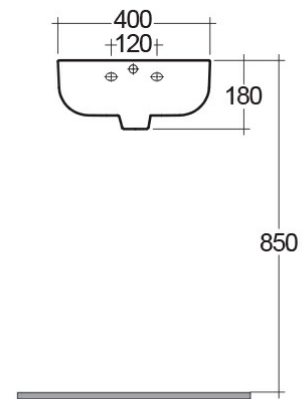

RAK-SERIES 600

Wash basin | Cloakroom

RAK
CERAMICS

Technical specifications

Dimensions: 400 x 365 mm

Weight: 11 Kg

Color: Alpine White

Shape of basin: Rounded Rectangle

Overflow hole: yes

Suites: [RAK-SERIES 600](#)

Code	Name
S60040BAS1	SERIES 600 WASH BASIN CLOAKROOM 40CM

Dimensions: All dimensions in mm tolerance $\pm 5\%$ for below 200mm and $\pm 3\%$ for above 200mm.