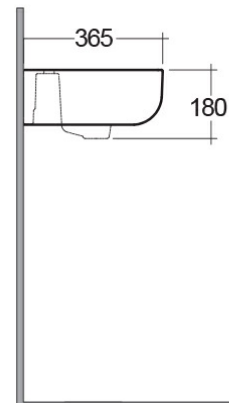

RAK-SERIES 600

Wash basin | Cloakroom

RAK
CERAMICS

Technical specifications

Dimensions: 400 x 365 mm

Weight: 11 Kg

Color: Alpine White

Shape of basin: Rounded Rectangle

Overflow hole: yes

Suites: [RAK-SERIES 600](#)

Code	Name
S60040BAS1	SERIES 600 WASH BASIN CLOAKROOM 40CM

Dimensions: All dimensions in mm tolerance $\pm 5\%$ for below 200mm and $\pm 3\%$ for above 200mm.