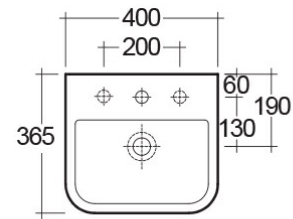

RAK-SERIES 600

Wash basin | Cloakroom

RAK
CERAMICS

Technical specifications

Dimensions: 400 x 365 mm

Weight: 11 Kg

Color: Alpine White

Shape of basin: Rounded Rectangle

Overflow hole: yes

Suites: [RAK-SERIES 600](#)

Code	Name
S60040BAS1	SERIES 600 WASH BASIN CLOAKROOM 40CM

Dimensions: All dimensions in mm tolerance $\pm 5\%$ for below 200mm and $\pm 3\%$ for above 200mm.