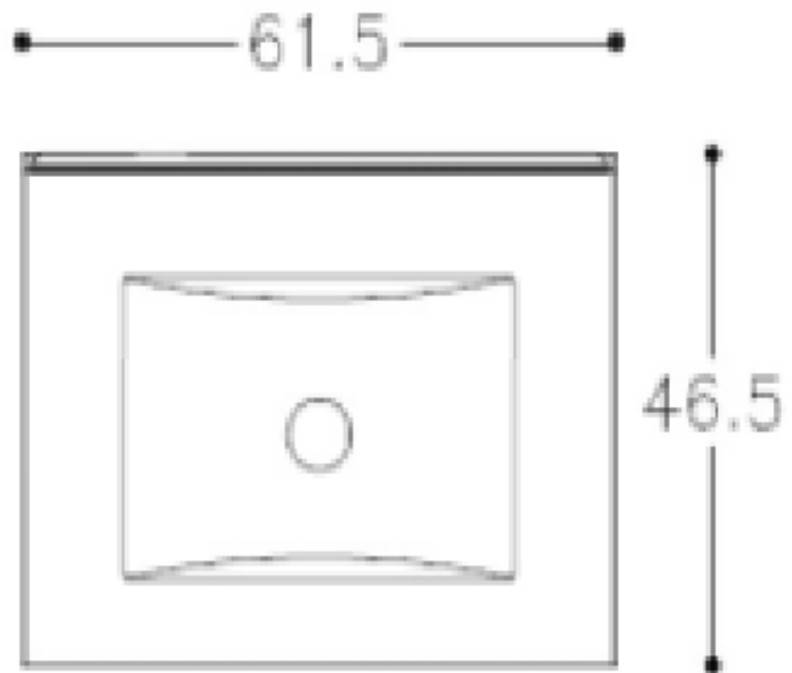

## Technical Data Information

**Product Code:** RIM60BAS

**Information:** Rimini 60 Basin  
Ceramic Basin

**Overall Dimensions:** 615mm x 465mm x 35mm

All Dimensions are in millimetres. (Drawings not to scale) The information contained on this page was correct at date of issue. Fitting dimensions are provided as a guide only. Some variation may occur due to manufacturing tolerances. We pursue a policy of continuing improvement in design and performance of our products and so reserve the right to change specifications without prior notice.