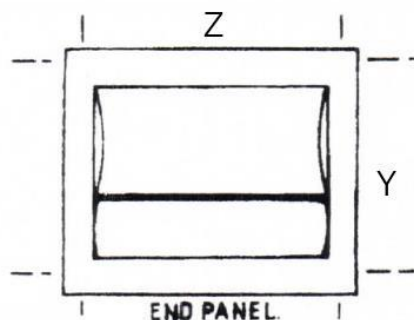

Technical Data Information

Product Code: PANEL700
Information: Economy Bath End Panel
700mm Wide
COLOUR/FINISH: White/Acrylic
Material: Acrylic
Size: 710x530mm
Thickness: 1.5mm

Overall Dimensions: H: 530 x W: 710

X= 1710mm

Y= 530mm

Z= 710mm

Aftercare: During installation extra care must be taken to avoid damaging the fittings. Guarantee is against faulty workmanship or materials (excluding serviceable parts), providing they have been installed, cared for and used in accordance with our instructions.

All Dimensions are in millimetres. The information contained on this page was correct at date of issue. Fitting dimensions are provided as a guide only. Some variation may occur due to manufacturing tolerances. We pursue a policy of continuing improvement in design and performance of our products and so reserve the right to change specifications without prior notice.