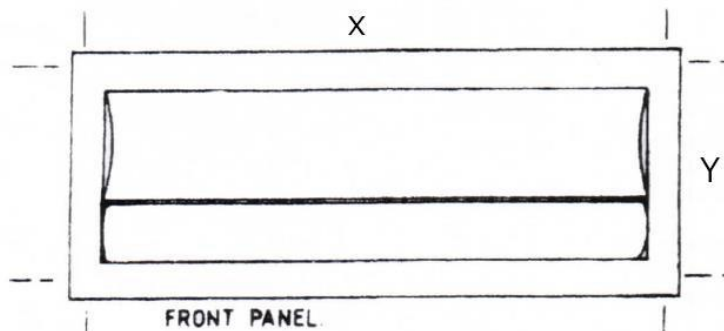

Technical Data Information

Product Code: PANEL700
Information: Economy Bath End Panel
700mm Wide
COLOUR/FINISH: White/Acrylic
Material: Acrylic
Size: 710x530mm
Thickness: 1.5mm

Overall Dimensions: H: 530 x W: 710

X= 1710mm

Y= 530mm

Z= 710mm

Aftercare: During installation extra care must be taken to avoid damaging the fittings. Guarantee is against faulty workmanship or materials (excluding serviceable parts), providing they have been installed, cared for and used in accordance with our instructions.

All Dimensions are in millimetres. The information contained on this page was correct at date of issue. Fitting dimensions are provided as a guide only. Some variation may occur due to manufacturing tolerances. We pursue a policy of continuing improvement in design and performance of our products and so reserve the right to change specifications without prior notice.