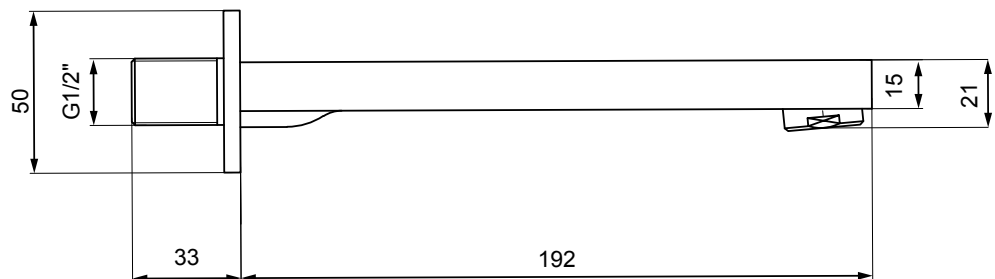

NORFOLK

Bath Spout

MATERIAL Brass

WARRANTY

- Warranty on taps applies to finish and main body of products, **5 years** - Chrome Finish, **2 years** - Matt Black & Brushed Gold Finishes.
- All surfaces must be cleaned with warm soapy water and dried with soft cloths only. The use of abrasive cleaners or materials will render warranty invalid. Flexible tail connections, hoses, handsets and faucets are covered by a 2 year guarantee. Do not over tighten flexible tail connections as this may result in later failure of the fitting.
- To enable each supply to be individually isolated product should be fitted with individual isolating valves, claims will be dealt with on that basis.
- Suitable access should be provided for in order for products or parts to be replaced under warranty. In the event that no access is provided, labour cost claims cannot be upheld.