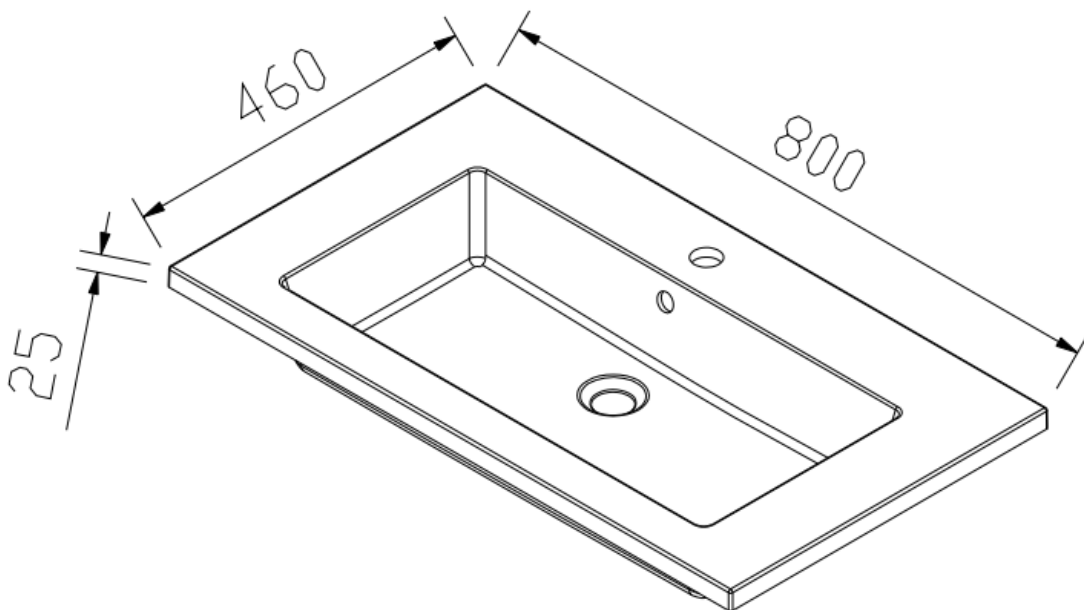

LUCCA 800 BASIN

Product Code: LUC80BAS

Product Type: Resin basin

Description: Resin basin with 1 tap hole and overflow

Size: 800x460x150mm

Requirement:

Finish: Single white gel coat

Guarantee :

Aftercare: During installation extra care must be taken to avoid damaging the fittings. Guarantee is against faulty workmanship or materials (excluding serviceable parts), providing they have been installed, cared for and used in accordance with our instructions.

Dublin Office
Unit 2, Bluebell Industrial Estate,
Dublin 12
Tel: 01 450 4307
Fax: 01 450 4345
Email: sales@rtlarge.ie

Northern Ireland Office
97 Moy Road, Dungannon, Dungannon Co. Tyrone,
BT71 7DX
Tel: 028 87784788
Fax: 028 87789988
Email: salesni@rtlarge.ie

Web site: www.rtlarge.ie