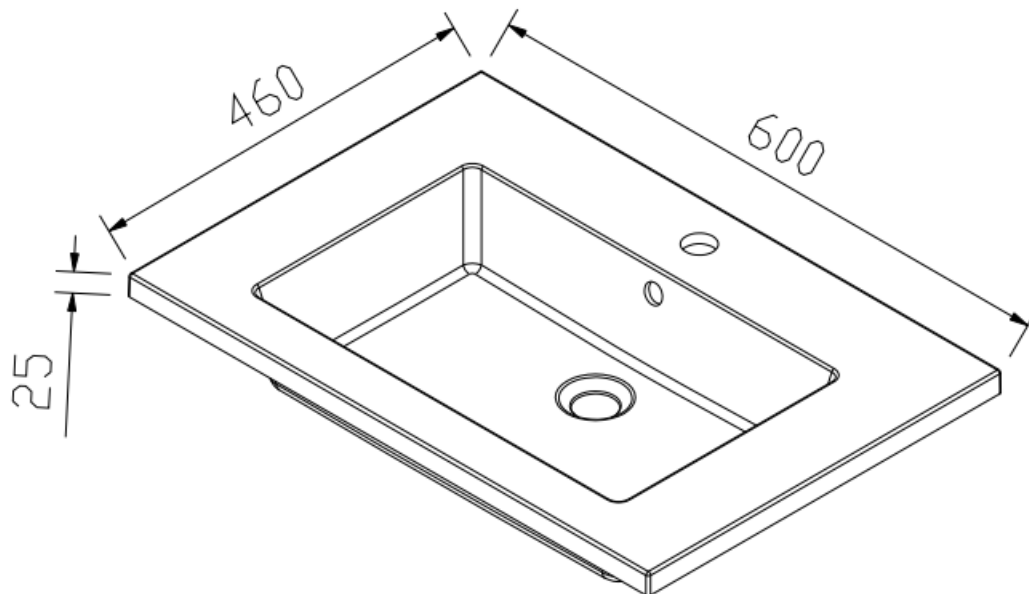

LUCCA 600 BASIN

Product Code: LUC60BAS

Product Type: Resin basin

Description: Resin basin with 1 tap hole and overflow

Size: 600x460x150mm

Requirement:

Finish: Single white gel coat

Guarantee:

Aftercare: During installation extra care must be taken to avoid damaging the fittings.

Guarantee is against faulty workmanship or materials (excluding serviceable parts), providing they have been installed, cared for and used in accordance with our instructions.

Dublin Office
Unit 2, Bluebell Industrial Estate,
Dublin 12
Tel: 01 450 4307
Fax: 01 450 4345
Email: sales@rtlarge.ie

Northern Ireland Office
97 Moy Road, Dungannon, Dungannon Co. Tyrone,
BT71 7DX
Tel: 028 87784788
Fax: 028 87789988
Email: salesni@rtlarge.ie

Web site: www.rtlarge.ie