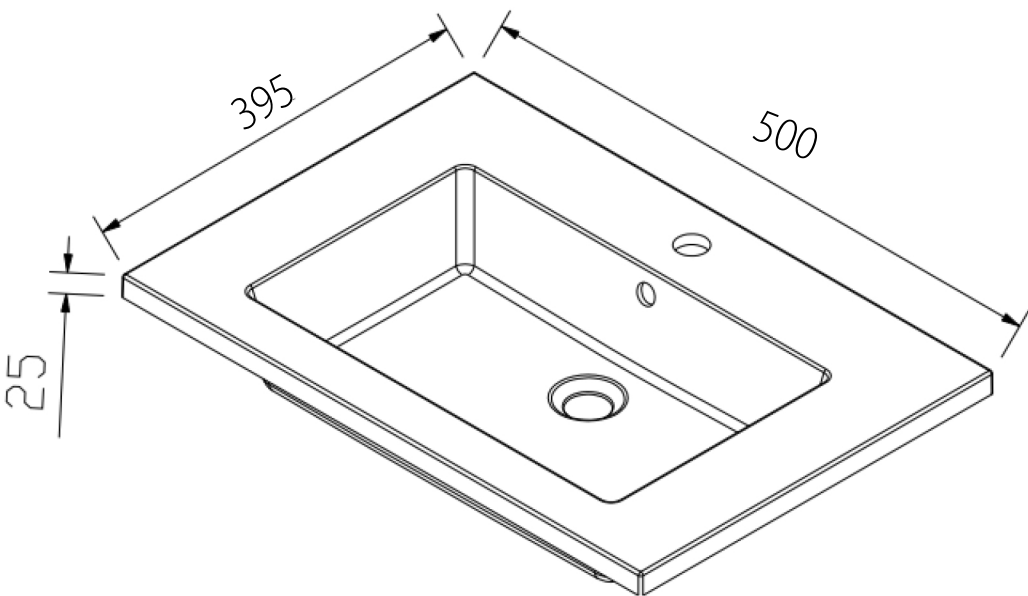

LUCCA 500 BASIN

Product Code: LUC50BAS

Product Type: Resin basin

Description: Resin basin with 1 tap hole and overflow

Size: 500x395x150mm

Requirement:

Finish: Single white gel coat

Guarantee:

Aftercare: During installation extra care must be taken to avoid damaging the fittings.

Guarantee is against faulty workmanship or materials (excluding serviceable parts), providing they have been installed, cared for and used in accordance with our instructions.

Dublin Office
Unit 2, Bluebell Industrial Estate,
Dublin 12
Tel: 01 450 4307
Fax: 01 450 4345
Email: sales@rtlarge.ie

Northern Ireland Office
97 Moy Road, Dungannon, Dungannon Co. Tyrone,
BT71 7DX
Tel: 028 87784788
Fax: 028 87789988
Email: salesni@rtlarge.ie

Web site: www.rtlarge.ie