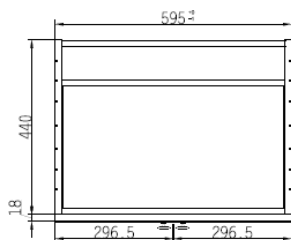

Technical Data Information

Product Code: KYL60FGRY
Information: Kylemore 600mm Floor Standing Unit
Colour: Matt Grey

Overall Dimensions: H: 858 x D: 460 x W: 600

All Dimensions are in millimetres. The information contained on this page was correct at date of issue. Fitting dimensions are provided as a guide only. Some variation may occur due to manufacturing tolerances. We pursue a policy of continuing improvement in design and performance of our products and so reserve the right to change specifications without prior notice.