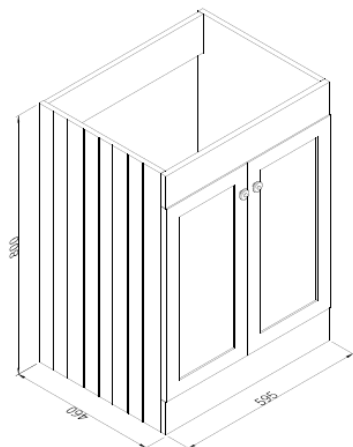

Technical Data Information

Product Code: KYL60FGRY
Information: Kylemore 600mm Floor Standing Unit
Colour: Matt Grey

Overall Dimensions: H: 858 x D: 460 x W: 600

All Dimensions are in millimetres. The information contained on this page was correct at date of issue. Fitting dimensions are provided as a guide only. Some variation may occur due to manufacturing tolerances. We pursue a policy of continuing improvement in design and performance of our products and so reserve the right to change specifications without prior notice.