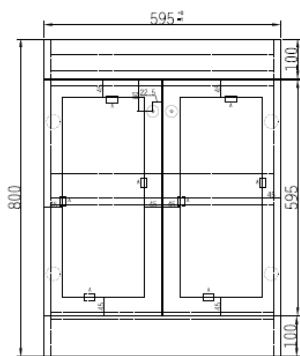

Technical Data Information

Product Code: KYL60FGRY
Information: Kylemore 600mm Floor Standing Unit
Colour: Matt Grey

Overall Dimensions: H: 858 x D: 460 x W: 600

All Dimensions are in millimetres. The information contained on this page was correct at date of issue. Fitting dimensions are provided as a guide only. Some variation may occur due to manufacturing tolerances. We pursue a policy of continuing improvement in design and performance of our products and so reserve the right to change specifications without prior notice.