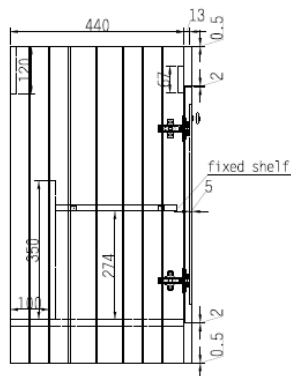

Technical Data Information

Product Code: KYL60FGRY
Information: Kylemore 600mm Floor Standing Unit
Colour: Matt Grey

Overall Dimensions: H: 858 x D: 460 x W: 600

All Dimensions are in millimetres. The information contained on this page was correct at date of issue. Fitting dimensions are provided as a guide only. Some variation may occur due to manufacturing tolerances. We pursue a policy of continuing improvement in design and performance of our products and so reserve the right to change specifications without prior notice.