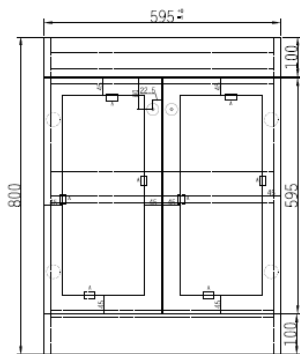

Technical Data Information

Product Code: KYL60FBLU

Information: Kylemore 600mm Floor Standing Unit
Colour: Matt Blue

Overall Dimensions: H: 858 x D: 460 x W: 600

All Dimensions are in millimetres. The information contained on this page was correct at date of issue. Fitting dimensions are provided as a guide only. Some variation may occur due to manufacturing tolerances. We pursue a policy of continuing improvement in design and performance of our products and so reserve the right to change specifications without prior notice.