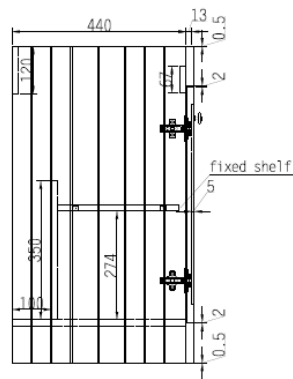

Technical Data Information

Product Code: KYL60FBLU

Information: Kylemore 600mm Floor Standing Unit
Colour: Matt Blue

Overall Dimensions: H: 858 x D: 460 x W: 600

All Dimensions are in millimetres. The information contained on this page was correct at date of issue. Fitting dimensions are provided as a guide only. Some variation may occur due to manufacturing tolerances. We pursue a policy of continuing improvement in design and performance of our products and so reserve the right to change specifications without prior notice.