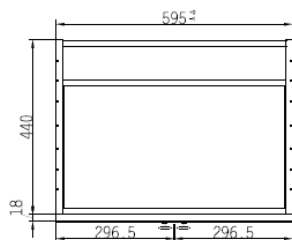

Technical Data Information

Product Code: KYL60FBLU

Information: Kylemore 600mm Floor Standing Unit
Colour: Matt Blue

Overall Dimensions: H: 858 x D: 460 x W: 600

All Dimensions are in millimetres. The information contained on this page was correct at date of issue. Fitting dimensions are provided as a guide only. Some variation may occur due to manufacturing tolerances. We pursue a policy of continuing improvement in design and performance of our products and so reserve the right to change specifications without prior notice.