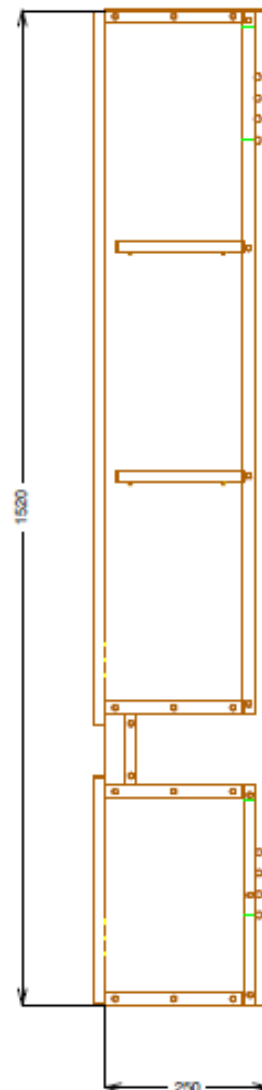

Technical Data Information

Product Code: KTALLNEB

Information: Wall Cabinet

Overall Dimensions: H: 15220mm x W: 300mm x D: 270mm

All Dimensions are in millimetres. The information contained on this page was correct at date of issue. Fitting dimensions are provided as a guide only. Some variation may occur due to manufacturing tolerances. We pursue a policy of continuing improvement in design and performance of our products and so reserve the right to change specifications without prior notice.