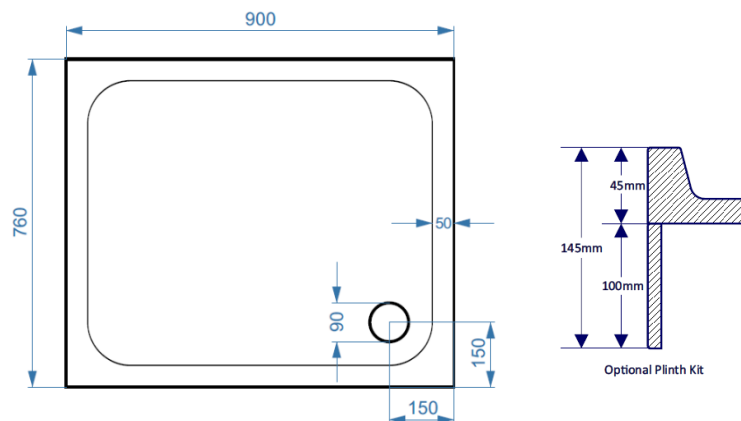

Technical Data Information

Product Code: KS9076

Information: SURFACE MATERIAL: Acrylic Capped ABS
REINFORCEMENT: Resin Bonded Stone
TRAY HEIGHT: 45mm
PLINTH HEIGHT (OPTIONAL): 100mm
WEIGHT: 29kg
CE CERT: BS EN 14527 - Class 1 Shower Tray
COMMODITY CODE: 39229000

Overall Dimensions: L: 900 x W: 760

All measurement stated in mm to tolerance of +/-5mm

All Dimensions are in millimetres. The information contained on this page was correct at date of issue. Fitting dimensions are provided as a guide only. Some variation may occur due to manufacturing tolerances. We pursue a policy of continuing improvement in design and performance of our products and so reserve the right to change specifications without prior notice.