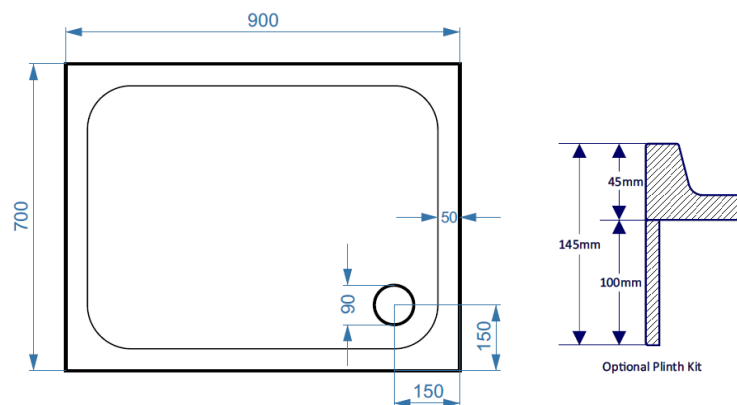

Technical Data Information

Product Code: KS9070

Information: SURFACE MATERIAL: Acrylic Capped ABS
REINFORCEMENT: Resin Bonded Stone
TRAY HEIGHT: 45mm
PLINTH HEIGHT (OPTIONAL): 100mm
WEIGHT: 27kg
CE CERT: BS EN 14527 - Class 1 Shower Tray
COMMODITY CODE: 39229000

Overall Dimensions: L: 900 x W: 700

All measurement stated in mm to tolerance of +/-5mm

All Dimensions are in millimetres. The information contained on this page was correct at date of issue. Fitting dimensions are provided as a guide only. Some variation may occur due to manufacturing tolerances. We pursue a policy of continuing improvement in design and performance of our products and so reserve the right to change specifications without prior notice.