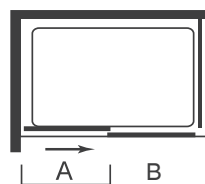

Configuration

A = Door Opening
B = Fixed Panel

Code	A	B
KAS10	375	435
KAS11	425	485
KAS12	475	535
KAS14	575	635
KAS15	575	735
KAS16	575	835
KAS17	575	935