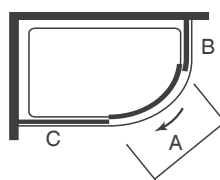

2 DOOR QUADRANTS

1900
MM
HEIGHT
STANDARD RANGE

6
MM
GLASS
THICKNESS

MERSHIELD
STAYCLEAR

10yr.
Guarantee

FEATURES & BENEFITS

- ▶ Height 1900mm
- ▶ 6mm Toughened Safety Glass
- ▶ Easy Clean Frame
- ▶ Reversible
- ▶ Mershield Stay Clean, Easy Clean Glass
- ▶ Chrome Designer Handle
- ▶ 10yr Guarantee

Product Information

2 Door Quadrants

Size	Adjustment in Recess Min - Max	Order Code
800x800	770-790	KA2Q80
900x900	870-890	KA2Q90

2 Door Offset Quadrants

Size	Adjustment Min - Max	Order Code
900x760	870-890/ 730-750	KA2Q976
900-800	870-890/ 770-790	KA2Q980
1000x800	970-990/ 770-790	KA2Q108
1200x800	1170-1190/ 770-790	KA2Q128
1200x900	1170-1190/ 870-890	KA2Q129

MERLYN designer handle

MERLYN IQ installation tool. Makes fitting even easier.

All MERLYN IQ doors are manufactured in accordance with BS EN 14428.

Configuration

A = Opening space
B = Fixed Curved Panel
C = Fixed Straight Panel

Code	A	B	C
KA1Q80	435	490	215
KA1Q90	485	530	325
KA1Q100	485	630	425
KA1Q108	435	490	425
KA1Q128	435	490	625
KA1Q129	485	530	625

Please add 20mm to Tray Finish Adjustment when using a Side Panel.
For wetroom installation, please reduce Side Panel Tray Finish Adjustment by 20mm.
Inline panels can be fitted to either or both sides of sliding door.