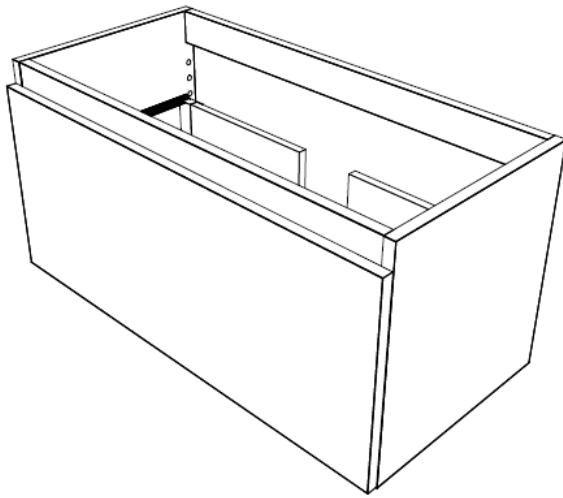

Technical Data Information

Product Code: K80BAR

Information: K80 – 800mm Wall Hung Unit Only

Overall Dimensions: H: 390mm x W: 800mm x D: 395mm

All Dimensions are in millimetres. The information contained on this page was correct at date of issue. Fitting dimensions are provided as a guide only. Some variation may occur due to manufacturing tolerances. We pursue a policy of continuing improvement in design and performance of our products and so reserve the right to change specifications without prior notice.