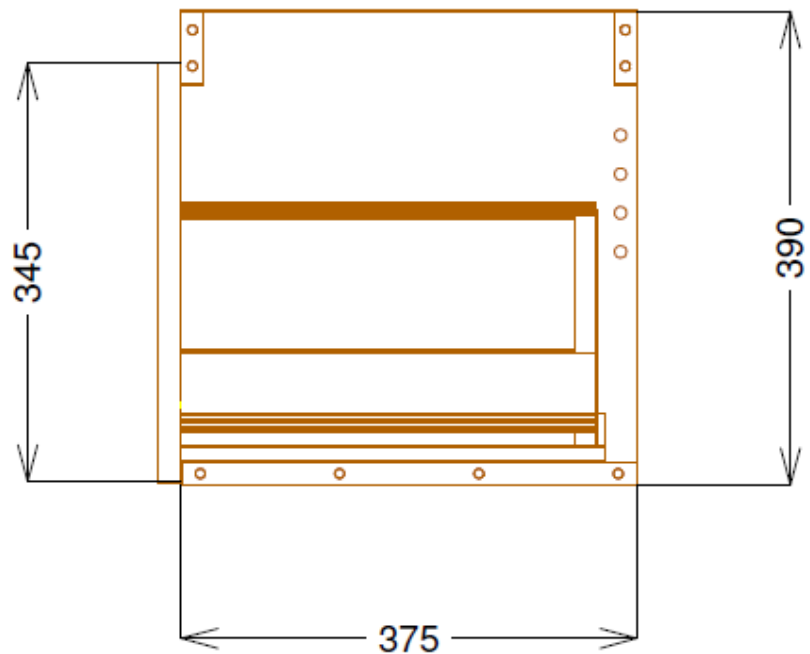

Technical Data Information

Product Code: K80BAR

Information: K80 – 800mm Wall Hung Unit Only

Overall Dimensions: H: 390mm x W: 800mm x D: 395mm

All Dimensions are in millimetres. The information contained on this page was correct at date of issue. Fitting dimensions are provided as a guide only. Some variation may occur due to manufacturing tolerances. We pursue a policy of continuing improvement in design and performance of our products and so reserve the right to change specifications without prior notice.