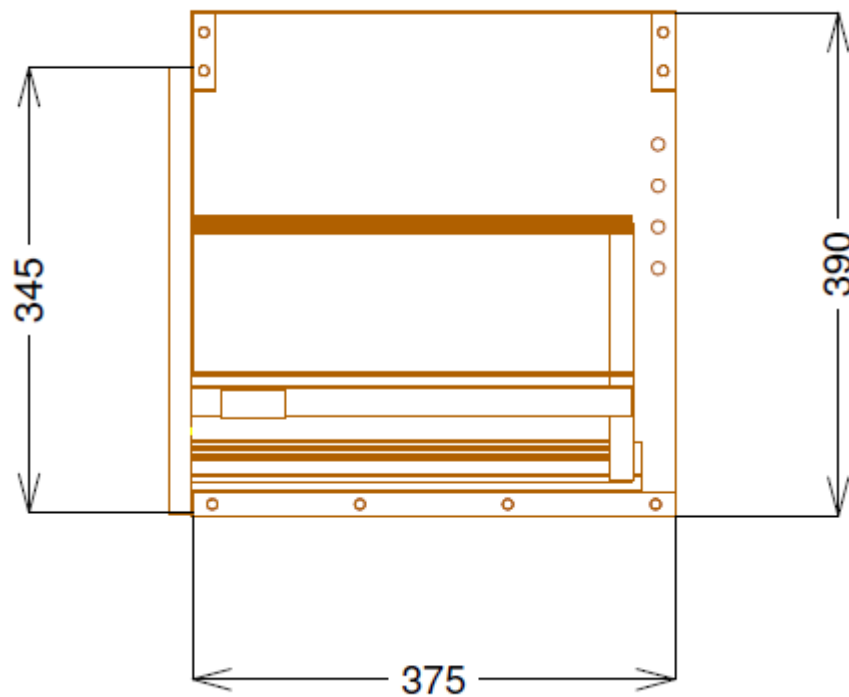

Technical Data Information

Product Code: K60NEB

Information: 600mm Wall Hung Unit Only

Overall Dimensions: H: 390mm x W: 600mm x D: 395mm

All Dimensions are in millimetres. The information contained on this page was correct at date of issue. Fitting dimensions are provided as a guide only. Some variation may occur due to manufacturing tolerances. We pursue a policy of continuing improvement in design and performance of our products and so reserve the right to change specifications without prior notice.