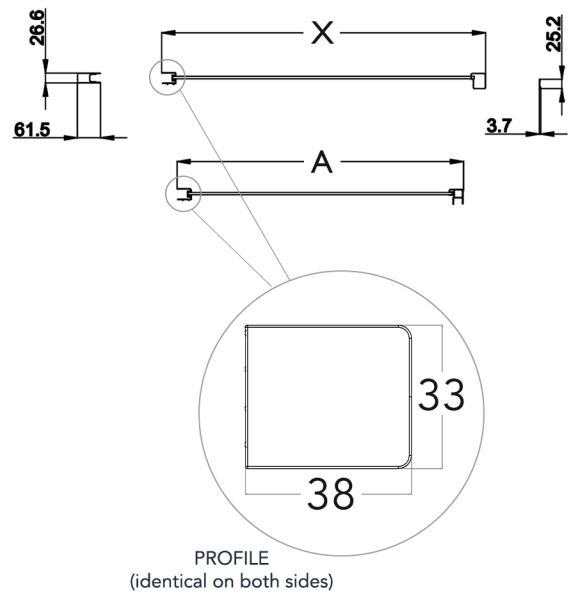

SIDE PANEL

To be paired with ILI BIFOLD, ILI SLIDER, ILI HINGE DOOR

EN 14428:2015+A1:2018 (shower enclosures)

EN 12150-1:2013 (glass in building)

Seamless Interior Cover Strips

6mm Toughened Safety Glass

1950mm Height

ClearVue Glass Coating

20 Year Guarantee Against Manufacturing Defects*

25mm Adjustment

(MEASUREMENTS IN MM)

SPECIFICATIONS

PRODUCT SIZE	ADJUSTMENT X (min - max)	FIXED GLASS A	PRODUCT WEIGHT	PRODUCT CODE	
				SILVER	BRUSHED BRASS
700mm	665 - 690mm	665mm	23.00kg	ILISP70SC	ILISP70BRBC
760mm	725 - 750mm	725mm	25.00kg	ILISP76SC	N/A
800mm	765 - 790mm	765mm	27.00kg	ILISP80SC	ILISP80BRBC
900mm	865 - 890mm	865mm	30.00kg	ILISP90SC	ILISP90BRBC
1000mm	965 - 990mm	965mm	33.00kg	ILISP100SC	ILISP100BRBC