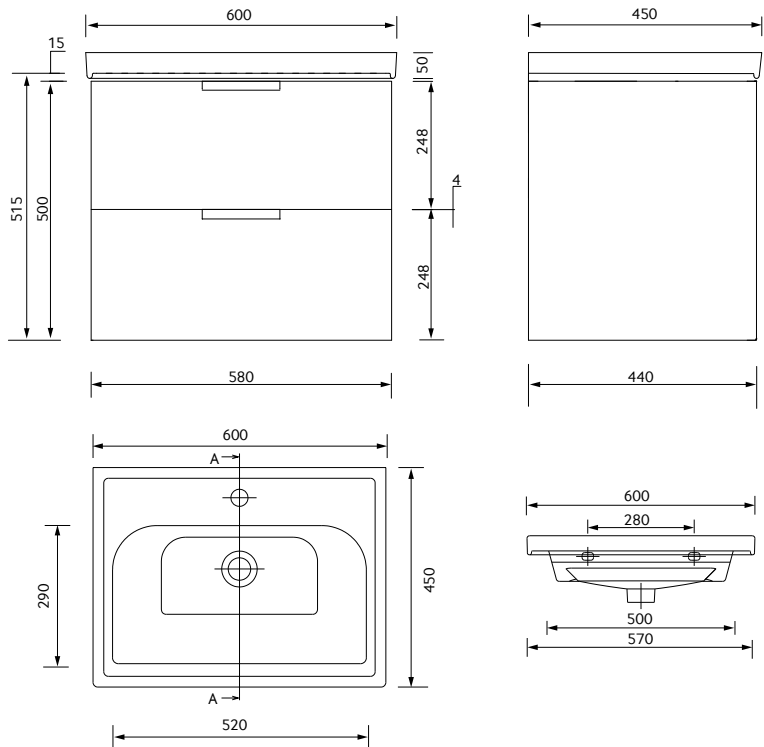

STOCKHOLM 60CM TWO DRAWER WALL HUNG WITH WASHBASIN

Ceramic washbasin included - Choice of handle - Soft close mechanism Tap not included

VANITY UNIT COLOURS

HANDLE COLOURS

PRODUCT CODE

GWST60WH - WHITE, BRUSHED GOLD
 CWST60WH - WHITE, BRUSHED CHROME
 BWST60WH - WHITE, MATT BLACK
 GWST60AG - ARTIC GREY, BRUSHED GOLD
 CWST60AG - ARTIC GREY, BRUSHED CHROME

MATERIAL

Fascia, Drawer Fronts, Top, Bottom & Side Panels are constructed using 18mm MDF PU Lacquered Finish Soft Close, Quick Release Metal Drawers – adjustable +/- 5mm

WEIGHT Unit 28kg, Basin 13.54 kg