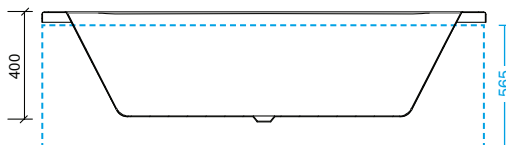

WHIRLPOOL SPECIFICATIONS

Pneumatic Controlled Whirlpool System
Directional Body Jets
On/Off Switch
Control Switch
Air Suction Filter
Pre Cradled Pump
V Jet System for Maximum Water Drainage
Assembled with Whirlpool System In-House
Fully Leak and Power Tested
2 Year Whirlpool System Guarantee

MATERIAL
COLOUR/FINISH
FIXING
STANDARDS
APPROVALS

Acrylic
White
Supporting leg set provided
EN14516
CE Approved