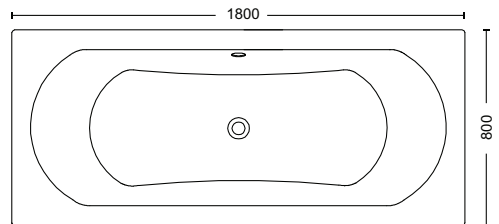

WHIRLPOOL SPECIFICATIONS

Pneumatic Controlled Whirlpool System
Directional Body Jets
On/Off Switch
Control Switch
Air Suction Filter
Pre Cradled Pump
V Jet System for Maximum Water Drainage
Assembled with Whirlpool System In-House
Fully Leak and Power Tested
2 Year Whirlpool System Guarantee

MATERIAL
COLOUR/FINISH
FIXING
STANDARDS
APPROVALS

Acrylic
White
Supporting leg set provided
EN14516
CE Approved