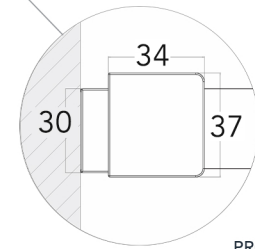

## SIDE PANEL

To be paired with **ORO SLIDER DOOR, ORO BIFOLD DOOR, ORO HINGE DOOR, ORO HINGE AND INLINE DOOR**

- EN 14428:2015+A1:2018 (shower enclosures)
- EN 12150-1:2013 (glass in building)
- 8mm Toughened Safety Glass
- Seamless Interior Cover Strips

- 2000mm Height
- ClearVue Glass Coating
- 20 Year Guarantee Against Manufacturing Defects\*
- 20mm Adjustment

(MEASUREMENTS IN MM)

PROFILE  
(identical on both sides)

## SPECIFICATIONS

PRODUCT SIZE	ADJUSTMENT X (min - max)	FIXED GLASS A	PRODUCT WEIGHT	PRODUCT CODE		
				SILVER	BLACK	BRUSHED BRASS
310mm	290 - 310mm	277mm	15.00kg	ETOSP31SC	N/A	N/A
370mm	350 - 370mm	327mm	17.00kg	ETOSP37SC	N/A	N/A
560mm	540 - 560mm	517mm	26.00kg	ETOSP56SC	N/A	N/A
700mm	660 - 680mm	657mm	29.00kg	ETOSP70SC	ETOSP70BC	ETOSP70BRBC
730mm	690 - 710mm	697mm	32.00kg	ETOSP73SC	ETOSP73BC	N/A
760mm	720 - 740mm	717mm	32.00kg	ETOSP76SC	ETOSP76BC	N/A
800mm	760 - 780mm	757mm	33.50kg	ETOSP80SC	ETOSP80BC	ETOSP80BRBC
820mm	780 - 800mm	787mm	36.00kg	ETOSP82SC	N/A	N/A
830mm	790 - 810mm	797mm	37.00kg	ETOSP83SC	ETOSP83BC	N/A
900mm	860 - 880mm	857mm	38.00kg	ETOSP90SC	ETOSP90BC	ETOSP90BRBC
1000mm	960 - 980mm	957mm	42.50kg	ETOSP100SC	ETOSP100BC	ETOSP100BRBC
1200mm	1160 - 1180mm	1157mm	51.00kg	ETOSP120SC	ETOSP120BC	N/A