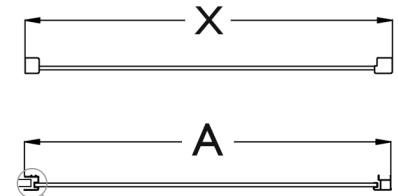

## SIDE PANEL

To be paired with **ORO SLIDER DOOR, ORO BIFOLD DOOR, ORO HINGE DOOR, ORO HINGE AND INLINE DOOR**

- EN 14428:2015+A1:2018 (shower enclosures)
- EN 12150-1:2013 (glass in building)
- 8mm Toughened Safety Glass
- Seamless Interior Cover Strips

- 2000mm Height
- ClearVue Glass Coating
- 20 Year Guarantee Against Manufacturing Defects\*
- 20mm Adjustment

(MEASUREMENTS IN MM)

PROFILE  
(identical on both sides)

## SPECIFICATIONS

PRODUCT SIZE	ADJUSTMENT X (min - max)	FIXED GLASS A	PRODUCT WEIGHT	PRODUCT CODE		
				SILVER	BLACK	BRUSHED BRASS
310mm	290 - 310mm	277mm	15.00kg	ETOSP31SC	N/A	N/A
370mm	350 - 370mm	327mm	17.00kg	ETOSP37SC	N/A	N/A
560mm	540 - 560mm	517mm	26.00kg	ETOSP56SC	N/A	N/A
700mm	660 - 680mm	657mm	29.00kg	ETOSP70SC	ETOSP70BC	ETOSP70BRBC
730mm	690 - 710mm	697mm	32.00kg	ETOSP73SC	ETOSP73BC	N/A
760mm	720 - 740mm	717mm	32.00kg	ETOSP76SC	ETOSP76BC	N/A
800mm	760 - 780mm	757mm	33.50kg	ETOSP80SC	ETOSP80BC	ETOSP80BRBC
820mm	780 - 800mm	787mm	36.00kg	ETOSP82SC	N/A	N/A
830mm	790 - 810mm	797mm	37.00kg	ETOSP83SC	ETOSP83BC	N/A
900mm	860 - 880mm	857mm	38.00kg	ETOSP90SC	ETOSP90BC	ETOSP90BRBC
1000mm	960 - 980mm	957mm	42.50kg	ETOSP100SC	ETOSP100BC	ETOSP100BRBC
1200mm	1160 - 1180mm	1157mm	51.00kg	ETOSP120SC	ETOSP120BC	N/A