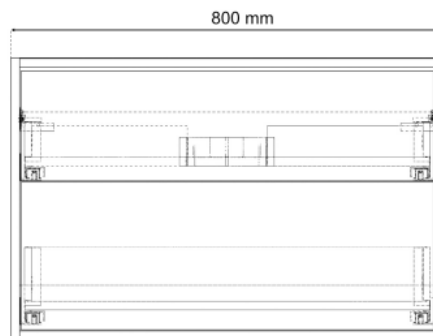

Technical Data Information

Product Code: ERL80WHGRN

Information: Erla 800mm Wall Hung Twin Drawer Green
Feelwood Textures
Indaux SCARPI Model Cabinet Hangers
Emuca Concept Drawer Bodies
Soft-Closing Runners

Unit Dimensions: H: 520mm x W: 800mm x D: 450mm

Overall Dimensions: H: 570mm x W: 815mm x D: 460mm

450 mm

All Dimensions are in millimetres. The information contained on this page was correct at date of issue. Fitting dimensions are provided as a guide only. Some variation may occur due to manufacturing tolerances. We pursue a policy of continuing improvement in design and performance of our products and so reserve the right to change specifications without prior notice.