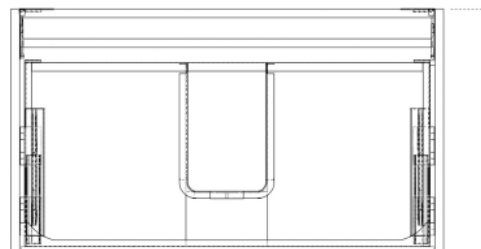

Technical Data Information

Product Code: ERL80WHGRN

Information: Erla 800mm Wall Hung Twin Drawer Green
Feelwood Textures
Indaux SCARPI Model Cabinet Hangers
Emuca Concept Drawer Bodies
Soft-Closing Runners

Unit Dimensions: H: 520mm x W: 800mm x D: 450mm

Overall Dimensions: H: 570mm x W: 815mm x D: 460mm

450 mm

All Dimensions are in millimetres. The information contained on this page was correct at date of issue. Fitting dimensions are provided as a guide only. Some variation may occur due to manufacturing tolerances. We pursue a policy of continuing improvement in design and performance of our products and so reserve the right to change specifications without prior notice.