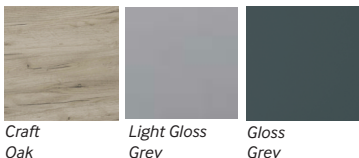

OTTO Plus 60 white

Craft  
Oak

Light Gloss  
Grey

Gloss  
Grey

### PRODUCT INFORMATION

ELTPOR60WH	OTTO Plus White 615mm vanity unit, 1 tap hole, 2 soft closing doors, 1 internal shelf
ELTPOR60CO	OTTO Plus Craft Oak 615mm vanity unit, 1 tap hole, 2 soft closing doors, 1 internal shelf
ELTPOR60LG	OTTO Plus Light Gloss Grey 615mm vanity unit, 1 tap hole, 2 soft closing doors, 1 internal shelf
ELTPOR60GG	OTTO Plus Gloss Grey 615mm vanity unit, 1 tap hole, 2 soft closing doors, 1 internal shelf