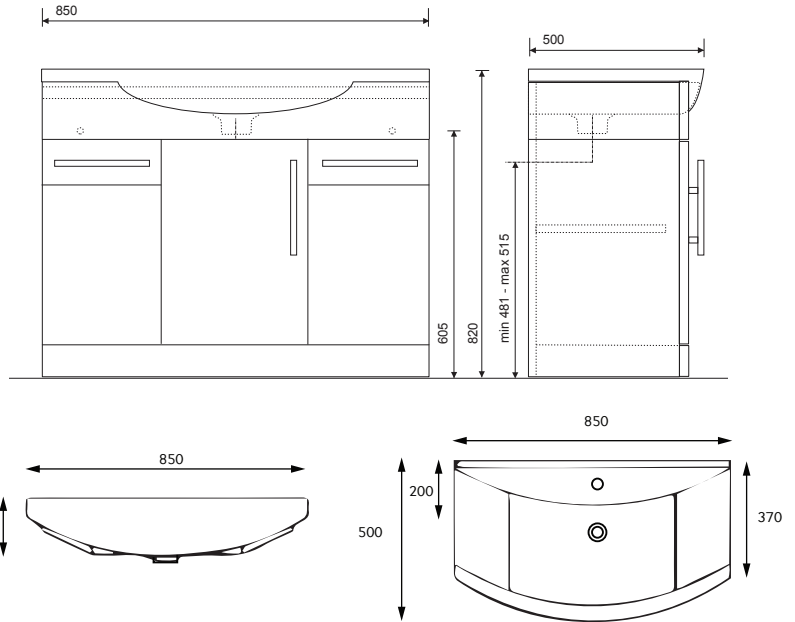

BELMONT 85CM FLOOR STANDING UNIT WITH WASHBASIN

Ceramic washbasin included - Soft close mechanism - Tap not included - 3 door - 2 drawer

VANITY UNIT COLOURS

Gloss White

Gloss Grey

Gloss Light Grey

HANDLE COLOURS

Chrome

PRODUCT CODE

ELTBEL85 - Gloss White

ELTBEL85GG - Gloss Grey

ELTBEL85LG - Gloss Light Grey

MATERIAL

Carcass: lacquered 16mm melamine board. Door fronts: lacquered 16mm melamine board. Durable water resistant finish, always ensure bathroom has sufficient ventilation and remove any excess water after use.

WEIGHT

Unit 44kg, Basin 20.8 kg

FIXINGS

Metal Hangers - Fixing kit supplied

WASHBASIN

Source washbasin 45cm

APPROVALS

Washbasin – CE Certified EN 14688